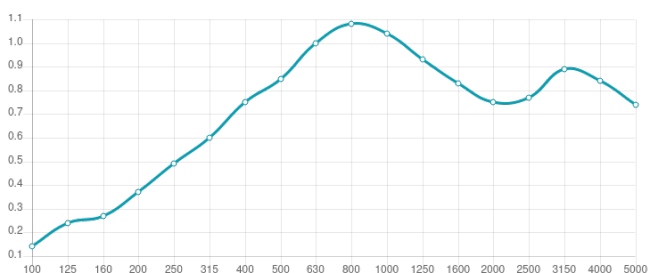

Performance