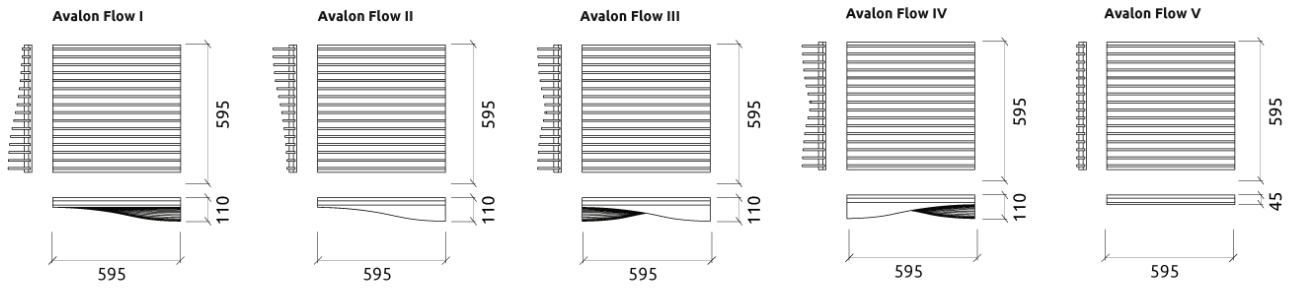

Add-ons

595x595x110mm | 4.64 Kg