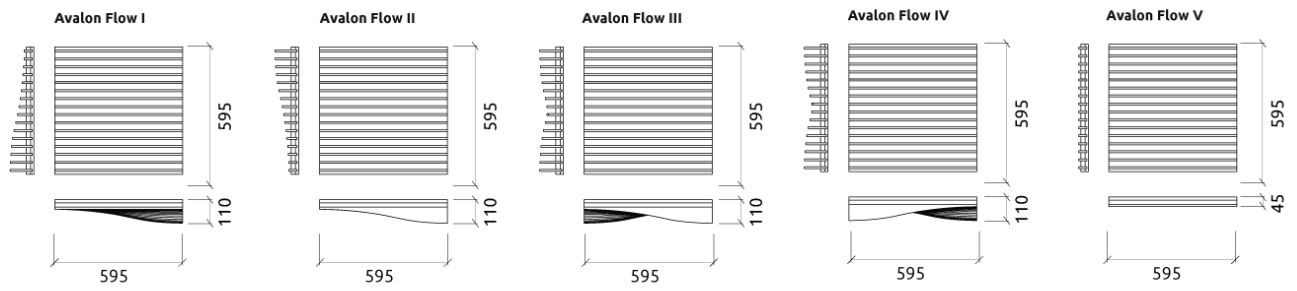

Dimensions:
Avalon Flow II | 595x595x110mm

Integrated Fixing System

Add-ons

595x595x110mm | 4.64 Kg

Fabric finish

FG | (T0272) Snow White

Retail code:
10117650012721

FG | (T0273) Light Ivory