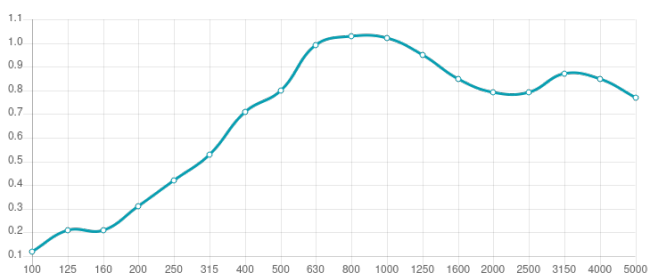

Performance

This product is available in the following Fire Rate:
FG | Furniture Grade

PRODUCT COMPOSITION:

1. Avalon | Wood
2. Marine grade plywood
   - Acoustic Suede fabric
   - Calibrated cell acoustic foam

Dimensions:
Avalon Flow V | 595x595x45mm

Integrated Fixing System