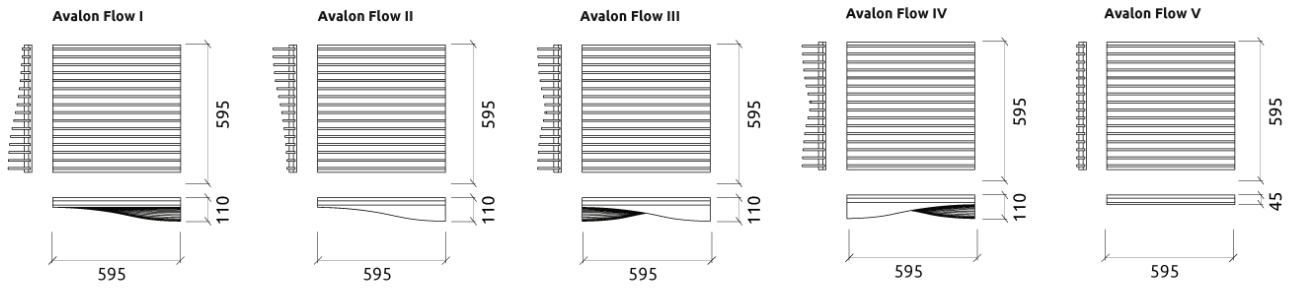

### PRODUCT COMPOSITION:

- Avalon | Wood
- Marine grade plywood
  - Acoustic Suede fabric
  - Calibrated cell acoustic foam

Dimensions:  
Avalon Flow V | 595x595x45mm

Integrated Fixing System