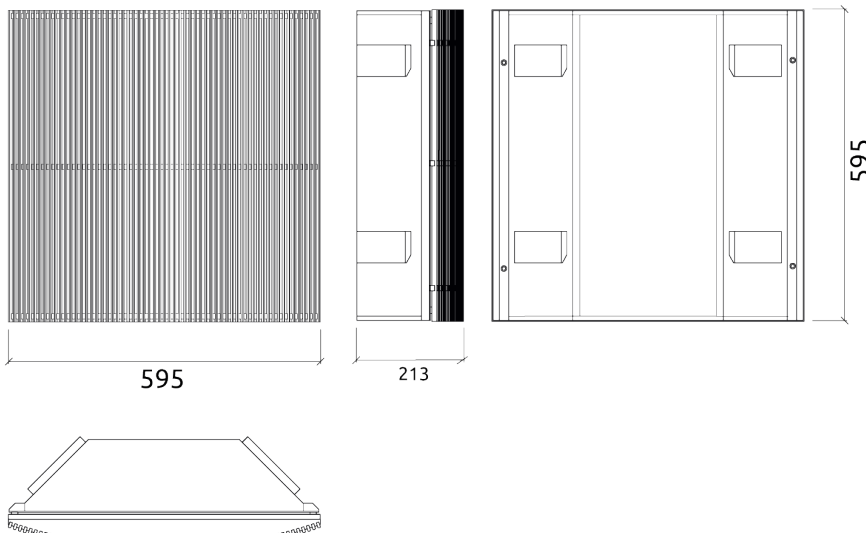

Features

Type:

Tuneable weighted diafragmatic membrane

Tuneable absorption range: 58Hz to 82Hz.

.Tuneable weighted diafragmatic membrane

.Hz-by-Hz fine tuning

.New fine-tuning possibilities.

Material:

- Natural wood veneer
- Marine grade plywood structural frame
- Calibrated cell acoustic foam

This panels can only be installed on vertical wall corners. Not for ceiling use.

Dimensions:

FG - NW | 595x595x213mm