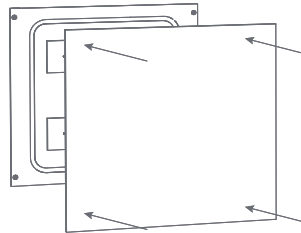

Dimensions:

FG - NW | 595x595x213mm

Purpose

- Room mode control
- Bass ratio control
- Low frequency RT reduction
- Improving low frequency response
- Reducing low frequency time decay

1 Select the weight layout to tune the bass trap to your desired frequency range.

2 Clip the front of the panel in to the bass trap body, leaving easy access to the membrane.

Recommended for

- Hi-Fi Listening Room
- Media Room
- Home Cinema
- Living Room

Corner Bass Trap performance

Fixing System