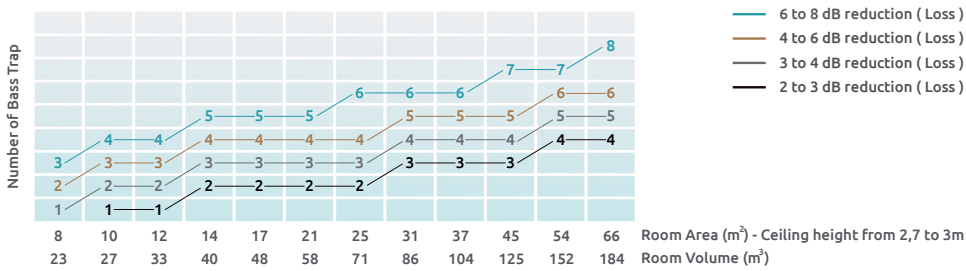

Corner Bass Trap performance