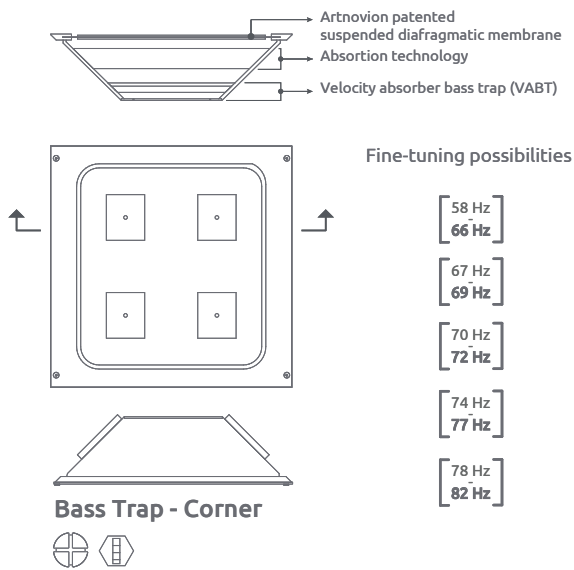

The panels' tuneable membrane works in a similar way to a speaker cone, allowing for a much superior - and controlled - performance. A central mass is supported by an elastic membrane - This mass can then be altered to change the resonant frequency of the membrane, stepping the peak performance of the Trap from 58 to 82 Hz.

.Tuneable weighted diafragmatic membrane

.Hz-by-Hz fine tuning

.New fine-tuning possibilities.

Material:

- Natural wood veneer
- Marine grade plywood structural frame
- Calibrated cell acoustic foam

This panels can only be installed on vertical wall corners. Not for ceiling use.

Dimensions:

FG - NW | 595x595x213mm

Purpose

- Room mode control
- Bass ratio control
- Low frequency RT reduction
- Improving low frequency response
- Reducing low frequency time decay

1 Select the weight layout to tune the bass trap to your desired frequency range.

2 Clip the front of the panel in to the bass trap body, leaving easy access to the membrane.

Recommended for

- Hi-Fi Listening Room
- Media Room
- Home Cinema
- Living Room

Corner Bass Trap performance

Fixing System