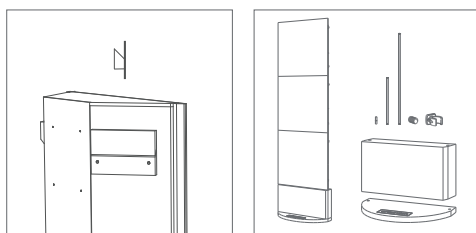

Dimensions:

FG - NW | 595x595x213mm

Purpose

- Room mode control
- Bass ratio control
- Low frequency RT reduction
- Improving low frequency response
- Reducing low frequency time decay

1 Select the weight layout to tune the bass trap to your desired frequency range.

2 Clip the front of the panel in to the bass trap body, leaving easy access to the membrane.

Recommended for

- Hi-Fi Listening Room
- Media Room
- Home Cinema
- Living Room

Corner Bass Trap performance

Fixing System