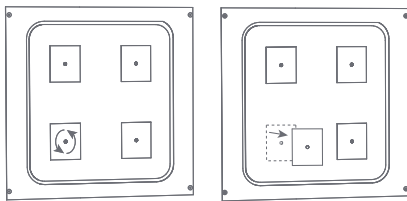

Dimensions:

FG - NW | 595x595x213mm

Purpose

- Room mode control
- Bass ratio control
- Low frequency RT reduction
- Improving low frequency response
- Reducing low frequency time decay

1 Select the weight layout to tune the bass trap to your desired frequency range.

2 Clip the front of the panel in to the bass trap body, leaving easy access to the membrane.

Recommended for

- Hi-Fi Listening Room
- Media Room
- Home Cinema
- Living Room

Corner Bass Trap performance

Fixing System