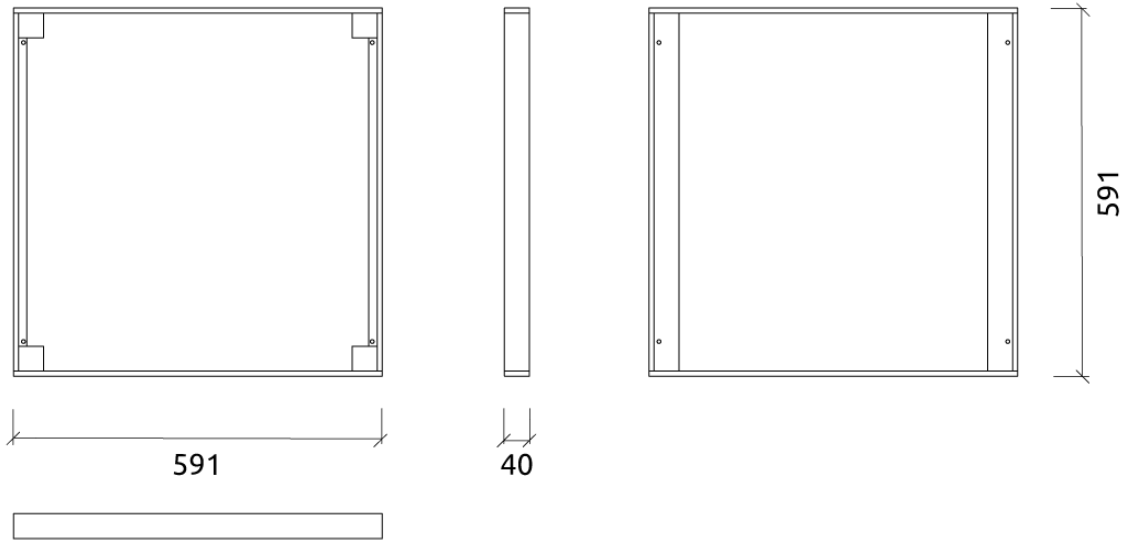

Add-ons

Dimensions

FG - PP | 591x591x40mm

Weight

0.9 Kg

Box

Quantity per box: 4

Dimensions: 645x200x655mm

Volume: 0.084m³

Weight: 5.0Kg