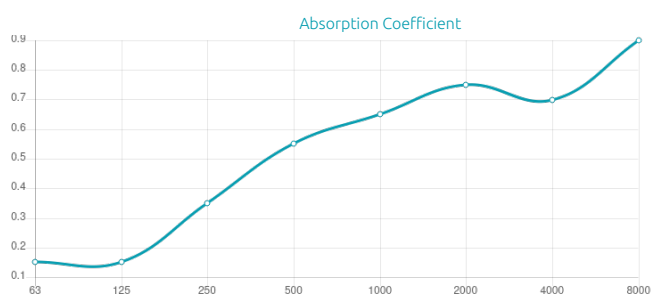

Absorber Core

Features

Absorber Core

Absorption Range: 500 Hz to 8000 Hz

Acoustic Class: C | (aw) = 0,6

Recommended for

- Home Cinemas
- Media Rooms

Performance