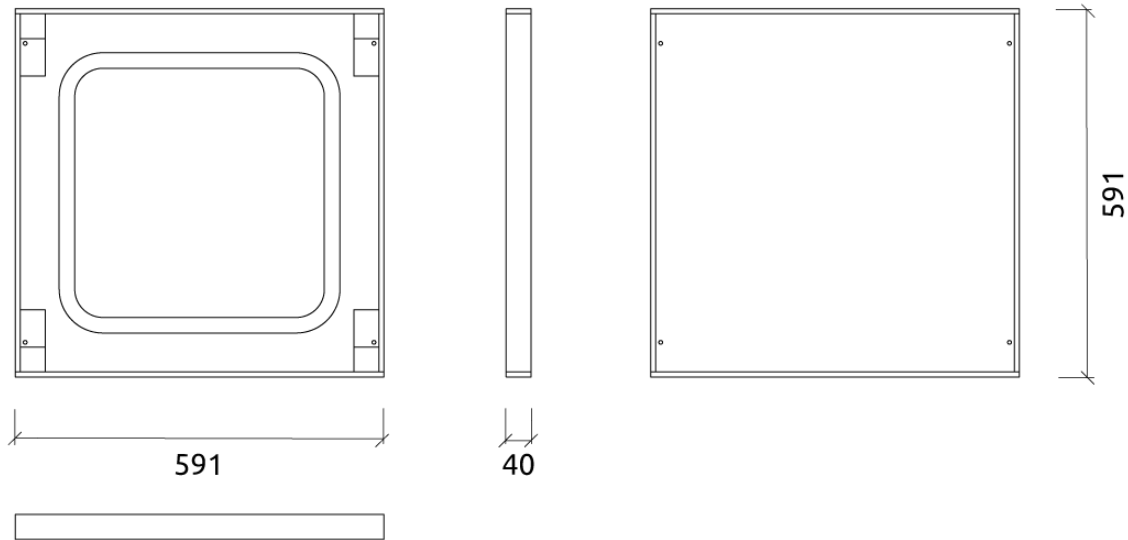

# Dimensions

### Dimensions

FG - PP | 591x591x40mm

### Box

Quantity per box: 4

Dimensions: 645x200x655mm

Volume: 0.084m<sup>3</sup>

Weight: 22.3Kg