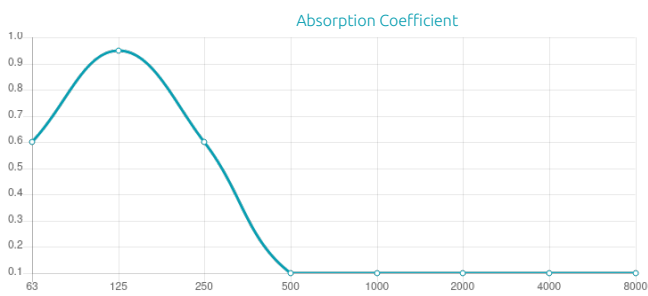

Performance