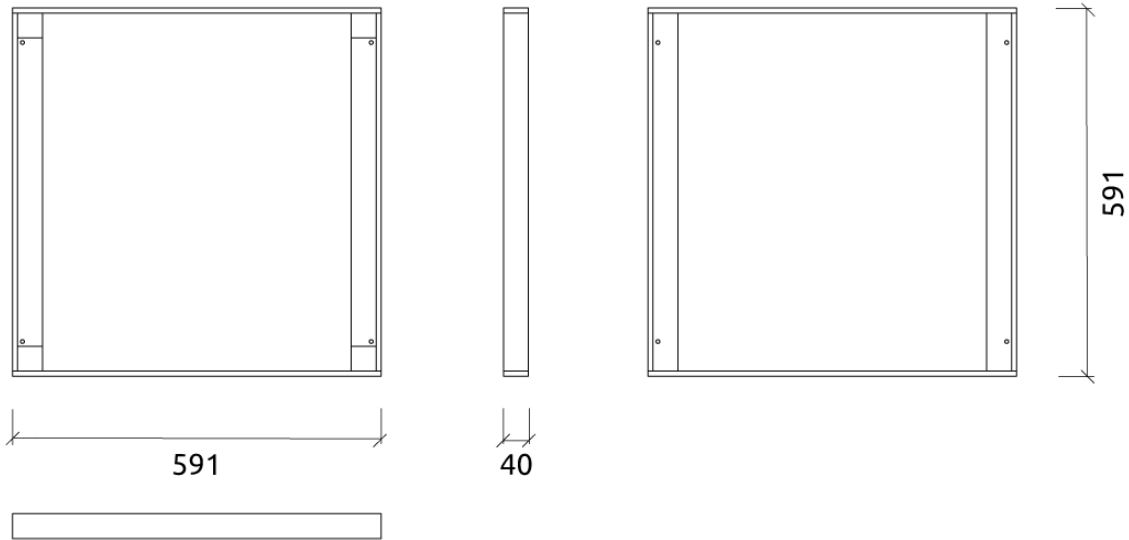

Speaker Core

Recommended for

- Home Cinemas
- Media Rooms

Performance

Add-ons

Dimensions

FG - PP | 591x591x40mm

Weight

1.1 Kg

Box

Quantity per box: 4

Dimensions: 645x200x655mm

Volume: 0.084m³

Weight: 5.92Kg

Speaker Core

(FG - PP) Painted Primer Finishes