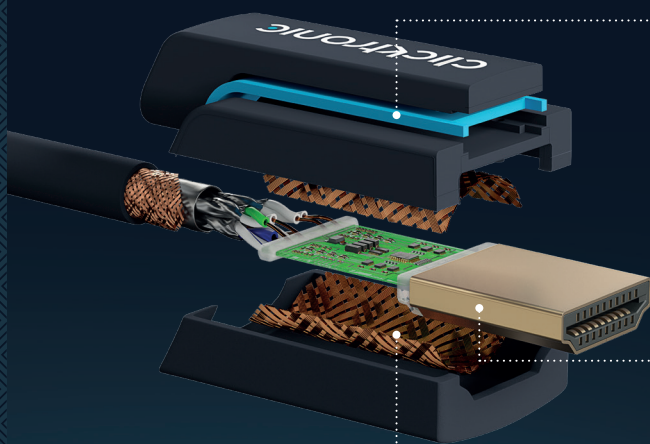

## A PLUG THAT PROTECTS AGAINST CABLE BREAKAGE

The plug of the Clicktronic Ultra High Speed HDMI™ cable consists of three ABS and PVC parts, making it both flexible and robust: if you, for instance, pull the cable with a jerk, it absorbs some of the energy and protects the inner conductor.

## TRIPLE SHIELDED TO AVOID FLICKERING

No flickering, even if several cables run in parallel or the smartphone is lying right next to the cable: the triple shielding consisting of aluminium foil and copper braiding intercepts interfering signals. Even with stronger electromagnetic fields.

## OFC INNER CONDUCTORS FOR BRILLIANT SIGNAL QUALITY

Pin-sharp images, brilliant audio – even after years: the inner conductors made from 99.9% oxygen-free copper (OFC) are designed not to come into contact with oxygen. This means that they do not oxidise and they transmit signals excellently, just like on the very first day.

## SEVERAL CHANNELS FOR INCREASE CONVENIENCE

The enhanced Audio Return Channel (eARC) transmits digital audio signals in the highest bandwidth and thus supports the latest audio standards. The Ethernet Channel (HEC) forwards the Internet signal e.g. from a console to a TV. And, thanks to Consumer Electronics Control (CEC), the television automatically switches on with the console and selects the right HDMI™ port. Plus: you can control the volume of the console directly using the TV remote control.