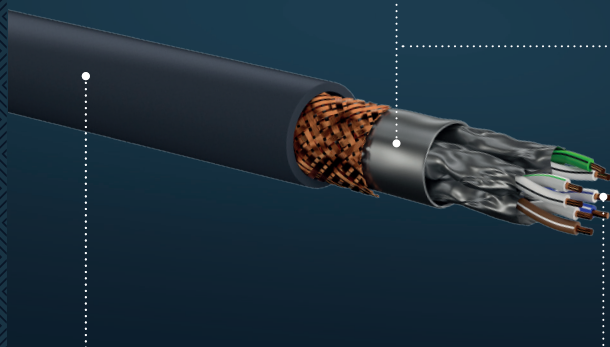

## A PLUG THAT PROTECTS AGAINST CABLE BREAKAGE

The plug of the Clicktronic Ultra High Speed HDMI™ cable consists of three ABS and PVC parts, making it both flexible and robust: if you, for instance, pull the cable with a jerk, it absorbs some of the energy and protects the inner conductor.

## GOLD-PLATED CONNECTORS TO ENSURE A LONG SERVICE LIFE

To make sure that the connectors remain rust-free, they are coated with 24 Carat gold. This prevents them from oxidising. Plus: unlike many materials, gold is excellent at transmitting signals – for resistance-free transmission, completely without any interruptions

## TRIPLE SHIELDED TO AVOID FLICKERING

No flickering, even if several cables run in parallel or the smartphone is lying right next to the cable: the triple shielding consisting of aluminium foil and copper braiding intercepts interfering signals. Even with stronger electromagnetic fields.

## OFC INNER CONDUCTORS FOR BRILLIANT SIGNAL QUALITY

Pin-sharp images, brilliant audio – even after years: the inner conductors made from 99.9% oxygen-free copper (OFC) are designed not to come into contact with oxygen. This means that they do not oxidise and they transmit signals excellently, just like on the very first day.