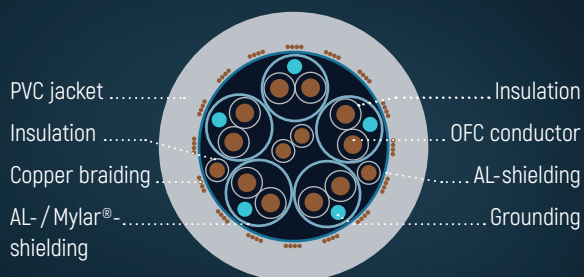

## SEVERAL CHANNELS FOR INCREASE CONVENIENCE

The Audio Return Channel (ARC) transmits and receives digital audio signals simultaneously. The Ethernet Channel (HEC) transmits the Internet signal e.g. from a console to a TV. And, thanks to Consumer Electronics Control (CEC), the television automatically switches on with the console and selects the right HDMI™ port. Plus: you can control the volume of the console directly using the TV remote control.

## CABLE CROSS-SECTION