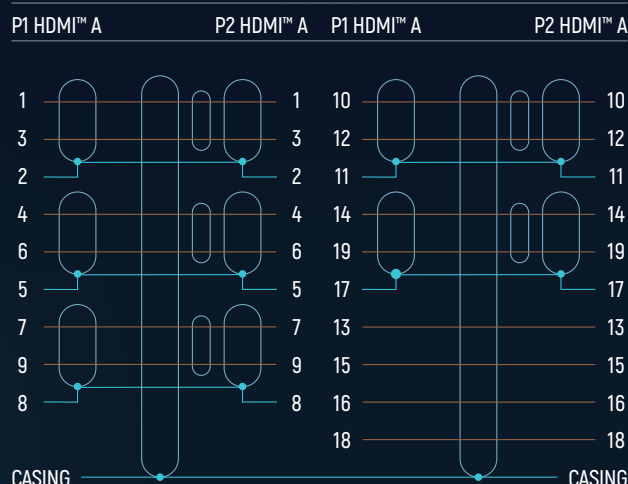

## SIGNAL TRANSMISSION

TRANSMISSION TYPES: digital audio and video signals

MAX. BANDWIDTH (MHz): 600 (0.5 – 10 m)

MAX. TRANSMISSION RATE (Gbit/s): 18 (0.5 – 10 m)

WAVE IMPEDANCE ( $\Omega$ ): 100

## CABLE CROSS-SECTION

## CIRCUIT DIAGRAM