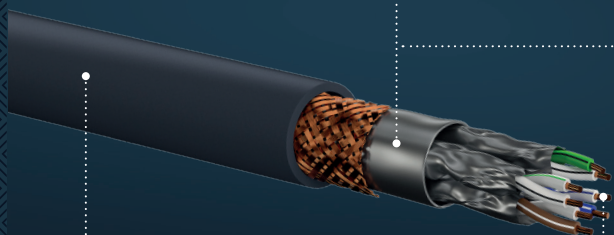

## A PLUG THAT PROTECTS AGAINST CABLE BREAKAGE

The plug of the Clicktronic Premium High Speed HDMI™ cable with Ethernet consists of three ABS and PVC parts, making it both flexible and robust: if you, for instance, pull the cable with a jerk, it absorbs some of the energy and protects the inner conductor.

## GOLD-PLATED CONNECTORS TO ENSURE A LONG SERVICE LIFE

To make sure that the connectors remain rust-free, they are coated with 24 Carat gold. This prevents them from oxidising. Plus: unlike many materials, gold is excellent at transmitting signals – for resistance-free transmission, completely without any interruptions.

## TRIPLE SHIELDED TO AVOID FLICKERING

No flickering, even if several cables run in parallel or the smartphone is lying right next to the cable: the triple shielding consisting of aluminium foil and copper braiding intercepts interfering signals. Even with stronger electromagnetic fields.

## A FLEXIBLE AND ROBUST PVC JACKET

The robust PVC jacket protects the Clicktronic Premium High Speed HDMI™ cable with Ethernet and keeps it flexible enough to bend around any corner – no matter how long it has spent in one position. The reason: the PVC does not absorb water, even in humid conditions. This means that the cable does not become porous.