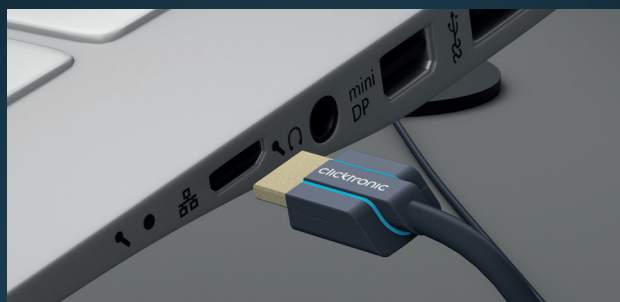

## A PLUG THAT PROTECTS AGAINST CABLE BREAKAGE

The plug of the Clicktronic Ultra-Slim High Speed HDMI™ cable with Ethernet consists of three ABS and PVC parts, making it both flexible and robust: if you, for instance, pull the cable with a jerk, it absorbs some of the energy and protects the inner conductor.

## SUPER SLIM, SPACE-SAVING AND FLEXIBLE

Just 4.5 mm diameter and a super-flat plug: thanks to the extra-slim design, the Clicktronic Ultra-Slim High Speed HDMI™ Cable with Ethernet saves space and can be bent very flexibly – ideal whenever several consoles, DVD players, receivers and other equipment need to fit side by side.

## HIGH RESOLUTION OVER UP TO 3 METRES

Smoothstreaming, presenting and gameplay: The Ultra-Slim High Speed HDMI™ Cable with Ethernet allows you to transmit audio and video signals from a gaming PC to a screen or from a console or receiver to a TV – over 0.5 to 3 metres and with a resolution of up to 4K (3840 × 2160 px) at 60 Hz or Full HD (1920 × 1080 px) in 3D at 60 Hz. Thanks to G-Sync™ and FreeSync™, this is even the case for games where quick reactions are crucial.

## SEVERAL CHANNELS FOR INCREASE CONVENIENCE

The Audio Return Channel (ARC) transmits and receives digital audio signals simultaneously. The Ethernet Channel (HEC) transmits the Internet signal e.g. from a console to a TV. And, thanks to Consumer Electronics Control (CEC), the television automatically switches on with the console and selects the right HDMI™ port. Plus: you can control the volume of the console directly using the TV remote control.