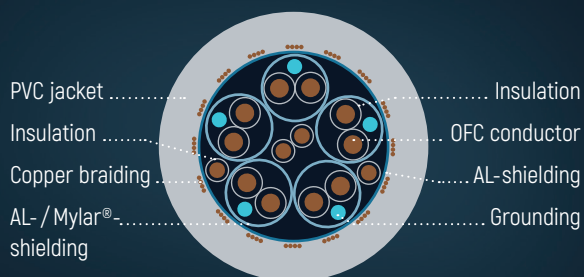

ULTRA-SLIM HIGH SPEED HDMI™ CABLE WITH ETHERNET

SIGNAL TRANSMISSION

TRANSMISSION TYPES: digital audio and video signals
MAX. BANDWIDTH (MHz): 600 (0.5 – 2 m); 340 (3 m)
MAX. TRANSMISSION RATE (Gbit / s): 18 (0.5 – 2 m); 10.2 (3 m)
WAVE IMPEDANCE (Ω): 100

CABLE CROSS-SECTION