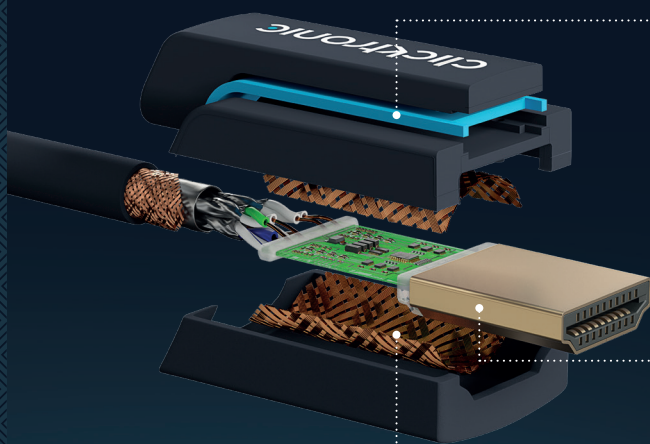

# ULTRA-SLIM HIGH SPEED HDMI™ CABLE WITH ETHERNET

Smooth images in 4K, Full HD and 3D over 0.5 to 3 metres and many years. The reason: a flat plug, gold-plated connectors and a thin and therefore flexible triple shielded premium cable.

## A PLUG THAT PROTECTS AGAINST CABLE BREAKAGE

The plug of the Clicktronic Ultra-Slim High Speed HDMI™ cable with Ethernet consists of three ABS and PVC parts, making it both flexible and robust: if you, for instance, pull the cable with a jerk, it absorbs some of the energy and protects the inner conductor.

## TRIPLE SHIELDED TO AVOID FLICKERING

No flickering, even if several cables run in parallel or the smartphone is lying right next to the cable: the triple shielding consisting of aluminium foil and copper braiding intercepts interfering signals. Even with stronger electromagnetic fields.

## SEVERAL CHANNELS FOR INCREASE CONVENIENCE

The Audio Return Channel (ARC) transmits and receives digital audio signals simultaneously. The Ethernet Channel (HEC) transmits the Internet signal e.g. from a console to a TV. And, thanks to Consumer Electronics Control (CEC), the television automatically switches on with the console and selects the right HDMI™ port. Plus: you can control the volume of the console directly using the TV remote control.