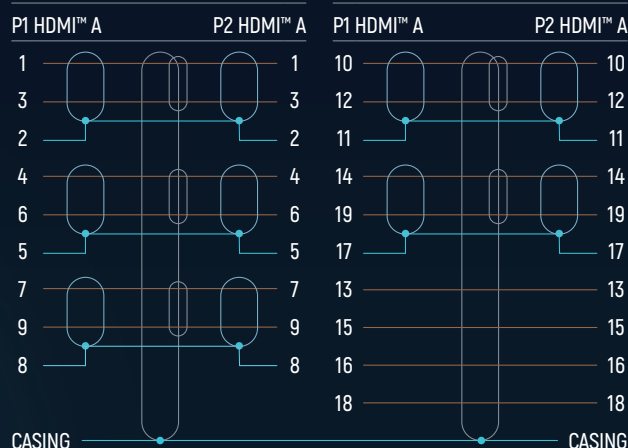

# ULTRA-SLIM HIGH SPEED HDMI™ CABLE WITH ETHERNET

## SIGNAL TRANSMISSION

TRANSMISSION TYPES: digital audio and video signals  
 MAX. BANDWIDTH (MHz): 600 (0.5 – 2 m); 340 (3 m)  
 MAX. TRANSMISSION RATE (Gbit / s): 18 (0.5 – 2 m); 10.2 (3 m)  
 WAVE IMPEDANCE ( $\Omega$ ): 100

## CIRCUIT DIAGRAM