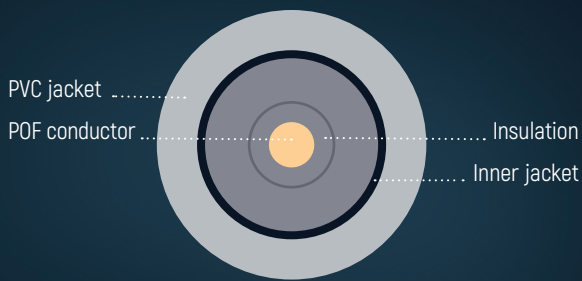

CABLE CROSS-SECTION

SUPPORTED FORMATS

AUDIO STANDARDS	Dolby Digital / Plus, Dolby TrueHD, DTS-HD Master Audio™, DVD-Audio, SA-CD

PRODUCT DATA

CABLE LENGTH	Ø INNER CONDUCTOR	Ø AUSSENMANTEL
0,5 - 15 m	1 mm	6 mm

CABLE LENGTH	RRP	Packaged unit	SKU	EAN
0.5 m	9.99 €	1/20/40	70365	4040849703652
1.0 m	12.99 €	1/20/40	70366	4040849703669
2.0 m	14.99 €	1/15/30	70368	4040849703683
3.0 m	16.99 €	1/12/24	70369	4040849703690
5.0 m	19.99 €	1/12/24	70370	4040849703706
7.5 m	24.99 €	1/10/20	70371	4040849703713
10.0 m	29.99 €	1/10/20	70372	4040849703720
15.0 m	39.99 €	1/8/16	70374	4040849703744