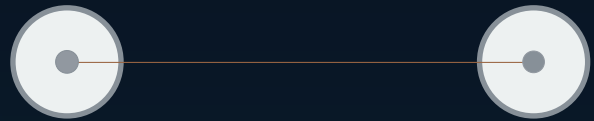

TOSLINK CABLE

SIGNAL TRANSMISSION

TRANSMISSION TYPES: digital audio signals

CIRCUIT DIAGRAM

P1 TOSLINK

P2 TOSLINK

CABLE CROSS-SECTION

SUPPORTED FORMATS