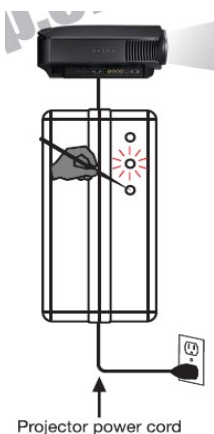

Model: ZU12V - Universal Wireless 12V Projector Trigger

ZU12V wireless trigger will work ONLY with Elite Motorized Screens V2.0 and above.

Trigger Diagram

Trigger Operation Diagram

To view the instructional video, please visit

www.elitescreens.com/video/ZU12V-how

Or scan the QR Code below:

Instructions

Step one: ZU12V and Motorized Elite Screen set up

1. Unplug the Power Cable attached to your motorized Elite Screen from the wall.
2. Connect the Projector's Power Cable to the ZU12V (Refer. to Fig.1), then plug the cable into a nearby power outlet. (red light will blink)
3. Press & Hold **[Button 1]** with pointy object, **AND quickly** plug in the Elite electric screen into the power outlet (**you may need another person to plug in the screen power cord**), release **[Button 1]** after 3 seconds
(The screen may react and drop about an inch, then retract back into the housing)

Step two: ZU12V and Projector set up

4. Press & Hold **[Button 2]** with a sharp object. (blue light will blink), release **[Button 2]** after 3 seconds
5. Plug the ZU12V trigger into your projector
6. Turn on the projector and again, Press & Hold **[Button 2]** with a pointy object. (blue light will blink), release **[Button 2]** after 3 seconds.
6. Turn off the projector.
7. Power on your projector once more and your Elite Screen should now automatically drop. If it does not, repeat the process from **Step one**.