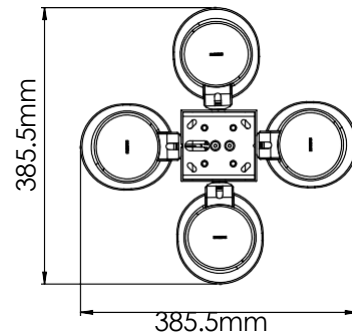

ACCESSORIES FOR SONOS

ERA100-CM Quad Ceiling Mount For Sonos ERA 100

The Flexson Quad Ceiling Mount for Sonos ERA 100 allows you to hang four speakers from the ceiling in the ideal place to sound - and look - great. This new, design gives you yet more flexibility and functionality with clever cable routing to the ceiling. It's ideal for commercial installs in bars, restaurants and shops, as well as for home use.

The new Flexson ceiling mount has a unique tilting mechanism, as well as the ability to swivel left or right, so you can perfectly angle your sound. Able to tilt 15 degrees down, swivels 80 degrees (40 degrees right & 40 degrees left). The bracket also allows you to hang the Sonos ERA 100's upside down so you can access on-speaker controls. Supplied with stainless steel security cables to prevent accidents and theft.

- Bespoke design securely holds 4 x Sonos ERA 100's
- Base seamlessly fits the speaker, holding it securely.
- Holds four ERA 100 speaker 30cm below ceiling
- Clever cable management to keep things tidy
- Speaker can be inverted for access to controls if required
- Unique tilting mechanism (down 15°) plus can swivel up to 80°(40° left, 40° right), so you can perfectly angle your speaker
- Stainless Steel Security fixing cables for safe and secure installation, to help prevent accidents and theft
- Precision engineered. Quick and easy to fit

Product Specifications	Height	Width	Depth	Weight
Product Size (mm)	309mm	385.5mm	385.5mm	1.9kg
Carton Dimensions (mm)	325mm	125mm	125mm	2.0kg
Carton Contents	1 x Quad Ceiling mount, 4 x Security Cables, Fitting kit & 1 x Instructions			
Country of Manufacture	China	Outer Carton Quantity	5	