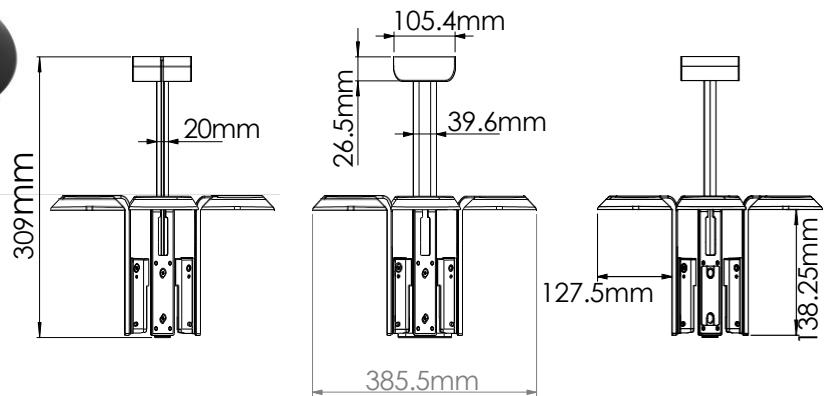

ACCESSORIES FOR SONOS

ERA100-CM Quad Ceiling Mount For Sonos ERA 100

The Flexson Quad Ceiling Mount for Sonos ERA 100 allows you to hang four speakers from the ceiling in the ideal place to sound - and look - great. This new, design gives you yet more flexibility and functionality with clever cable routing to the ceiling. It's ideal for commercial installs in bars, restaurants and shops, as well as for home use.

The new Flexson ceiling mount has a unique tilting mechanism, as well as the ability to swivel left or right, so you can perfectly angle your sound. Able to tilt 15 degrees down, swivels 80 degrees (40 degrees right & 40 degrees left). The bracket also allows you to hang the Sonos ERA 100's upside down so you can access on-speaker controls. Supplied with stainless steel security cables to prevent accidents and theft.

- Bespoke design securely holds 4 x Sonos ERA 100's
- Base seamlessly fits the speaker, holding it securely.
- Holds four ERA 100 speaker 30cm below ceiling
- Clever cable management to keep things tidy
- Speaker can be inverted for access to controls if required
- Unique tilting mechanism (down 15°) plus can swivel up to 80°(40° left, 40° right), so you can perfectly angle your speaker
- Stainless Steel Security fixing cables for safe and secure installation, to help prevent accidents and theft
- Precision engineered. Quick and easy to fit

Product Specifications	Height	Width	Depth	Weight
Product Size (mm)	309mm	385.5mm	385.5mm	1.9kg
Carton Dimensions (mm)	325mm	125mm	125mm	2.0kg
Carton Contents	1 x Quad Ceiling mount, 4 x Security Cables, Fitting kit & 1 x Instructions			
Country of Manufacture	China	Outer Carton Quantity	5	