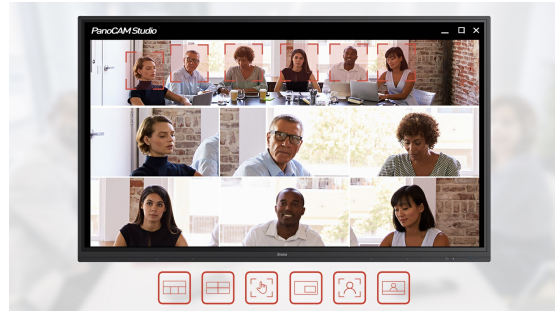

The auto tracking technology not only recognizes and zooms in on meeting participants, but it also follows the speakers as they move about the room. Compatible with all the leading conferencing software like Zoom, Skype, Microsoft Teams and others.

### 180° field of view

The field of view means the observable area one can see through the camera lens. It translates directly to how much of your meeting space will be visible to the participants joining remotely. A 180-degree FoV makes everybody at the table clearly visible, even those close to the camera or seated at the edges of the room.

### Six predefined video layouts

Simply tap the top of the camera to switch between the different layout options. From one-way lecturing to multi-party brainstorming, this camera can cover it all.

### Auto-framing

With intelligent face detection and voice localization, the camera tracks whoever is speaking and smoothly switches between presenters automatically adjusting to best fit participant location and quantity. It not only recognizes and zooms in on meeting participants, but also tracks speakers as they move about the room.