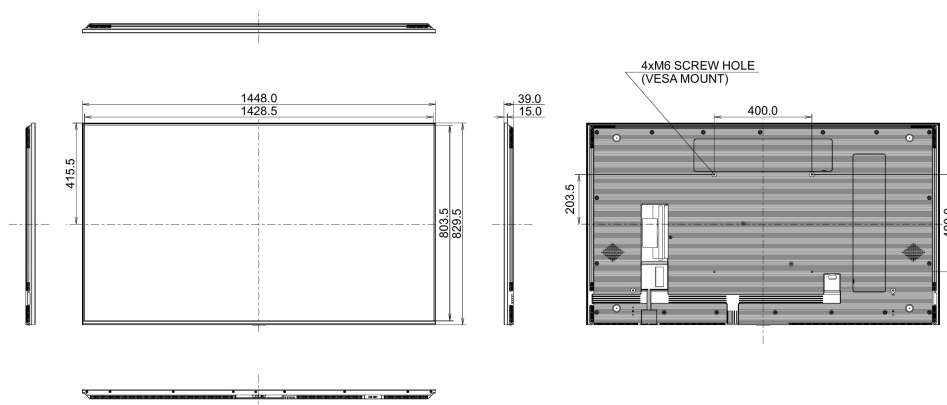

## 09 DIMENSIONS / WEIGHT

Product dimensions 1467.7 x 842.4 x 46mm  
W x H x D

Box dimensions W x H x D 1640 x 1020 x 178mm

Weight (without box) 26.3kg

Weight (with box) 33.9kg

EAN code 4948570125623

All trademarks and registered trademarks acknowledged. E & O E. Specification subject to change without notice. All LCD's comply with ISO-9241-307:2008 in connection with pixel defects. © **IYAMA CORPORATION. ALL RIGHTS RESERVED**