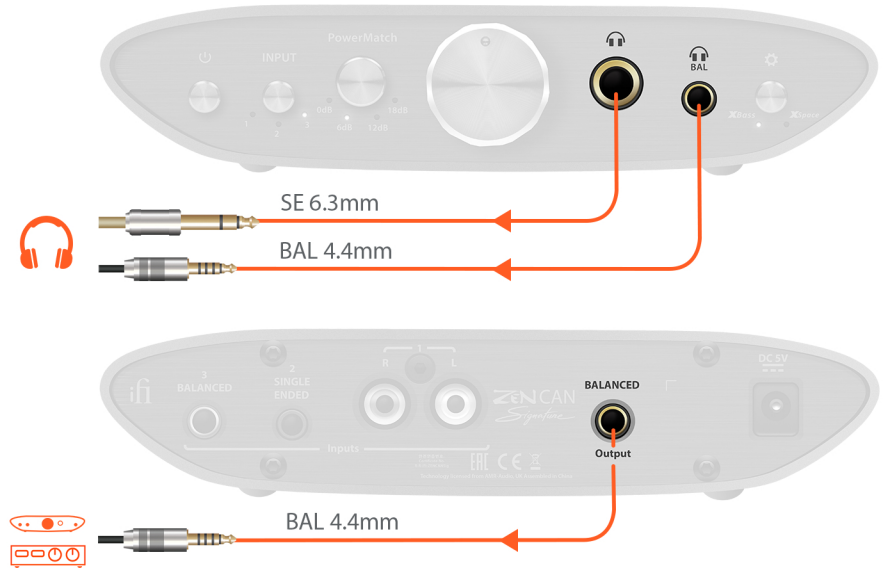

ZEN CAN Signature Quick Set-Up

Scan QR code for
Set-Up video

1 Power (5V only)

2 Input

3 Output

4 PowerMatch

5 Modes