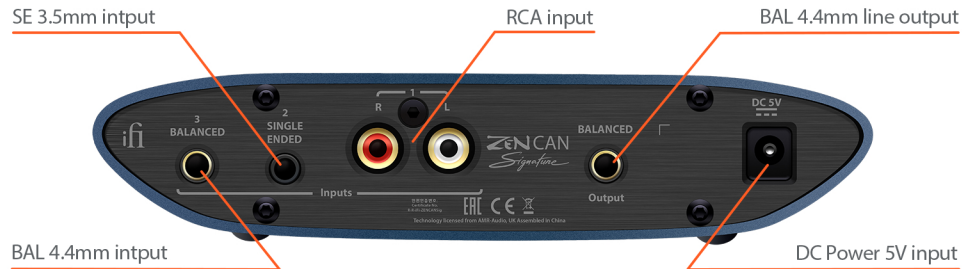

ZEN CAN Signature Quick Set-Up

Scan QR code for
Set-Up video

1 Power (5V only)

2 Input

3 Output

4 PowerMatch

5 Modes