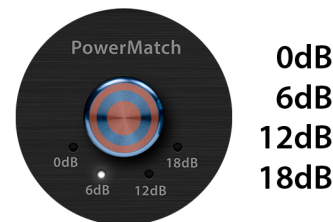

ZEN CAN Signature Quick Set-Up

Scan QR code for
Set-Up video

1 Power (5V only)

2 Input

3 Output

4 PowerMatch

5 Modes