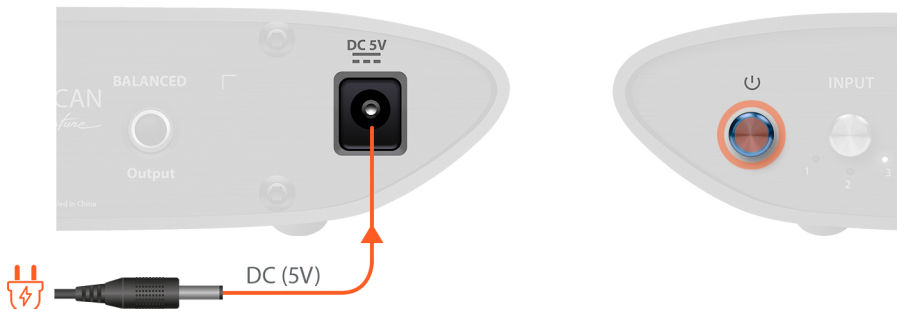

ZEN CAN Signature Quick Set-Up

Scan QR code for
Set-Up video

1 Power (5V only)

2 Input

3 Output

4 PowerMatch

5 Modes