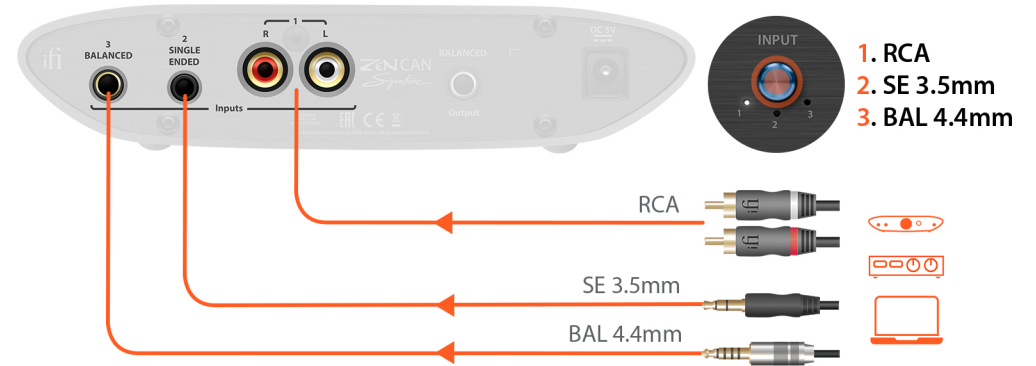

ZEN CAN Signature Quick Set-Up

Scan QR code for
Set-Up video

1 Power (5V only)

2 Input

3 Output

4 PowerMatch

5 Modes