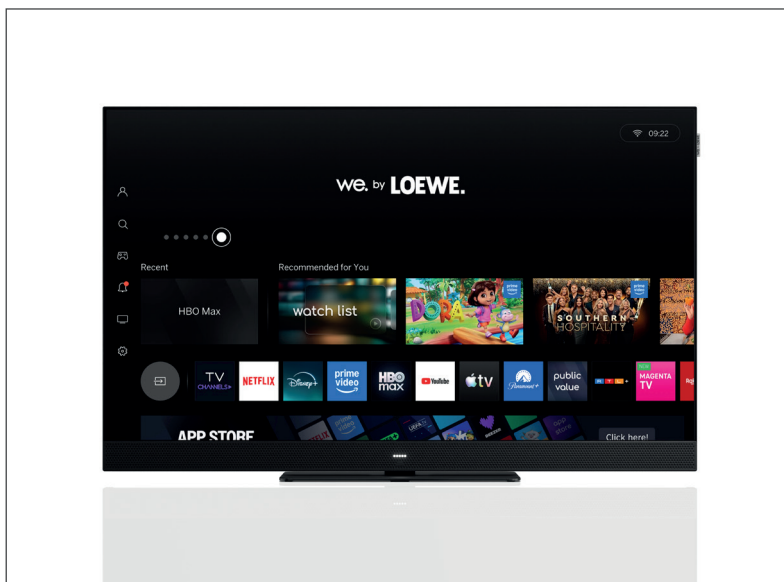

# Smart streaming TV with dual channel

This is television, for all those who are excited, cheer, learn, fight, stream, play and admire. For the perfect balance between high-tech and slow-down. For a new perspective on what really drives you. For you. With the latest technology, the Ultra HD Direct-LED Streaming TV not only impresses with an immense colour spectrum and brilliant high-contrast images, but also with the incredible depth effect - for perfect colours and shapes from every angle. With a total music power of 60 watts, the Ultra HD Direct-LED Streaming TV provides an invisible sound experience. The new We. SEE lcd with dual channel technology is made for your individual feel-good programme and is always perfectly in tune with what you need: inspiration, innovation or concentration.

Data sheet (preliminary)  
We. SEE lcd dual channel  
March 2026

www.loewe.tv

We. SEE lcd dc

Smart streaming TV with dual channel

TV

Screen diagonal (cm/inch): 108/43, 81/32  
 Screen resolution (pixels): Ultra HD (3840 x 2160)