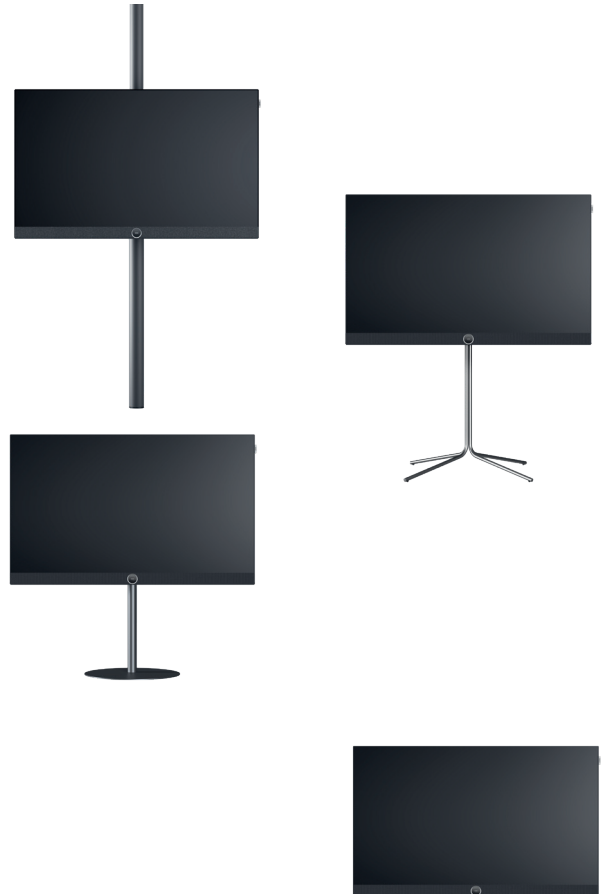

Loewe **callas**

The compact set for classic television and comfortable streaming

---

Setup solutions

Stand solutions

floor2ceiling stand

callas 43: W* x H x PD / TD = 97,0 x 220-290 x 6,8 / 18,5

callas 32: W* x H x PD / TD = 72,5 x 220-290 x 7,9 / 17,3

manually rotatable (+/- 110°), hidden cable routing,

height adjustable (220-290 cm), adaption via wall mount slim

floor stand universal

callas 43: W* x H x PD / TD = 97,0 x 101,7 x 6,8 / 52,5

callas 32: W* x H x PD / TD = 72,5 x 88,2 x 7,9 / 52,5

manually rotatable (+/- 45°), hidden cable routing

floor stand c

callas 43: W* x H x PD / TD = 97,0 x 11,1 x 6,8 / 48,7

callas 32: W* x H x PD / TD = 72,5 x 96,6 x 7,9 / 48,7

manually rotatable (+/- 45°)

Wall solutions

wall mount universal

callas 43: W* x H x PD / TD = 97,0 x 58,9 x 6,8 / 11,3-12,1

callas 32: W* x H x PD / TD = 72,5 x 45,6 x 7,9 / 9,9-10,9

tiltable mounting

wall mount slim 432

callas 43: W* x H x PD / TD = 97,0 x 58,9 x 6,8 / 9,6

flat mounting

wall mount slim 221

callas 32: W* x H x PD / TD = 72,5 x 45,6 x 7,9 / 8,4

flat mounting

Dimensions in cm: W = width, H = height, PD = product depth, TD = total depth. Technical modifications and errors excepted.

* In the area of the side-mounted Loewe clip, the width of the TV set may increase by up to 1 cm, depending on the type of set.