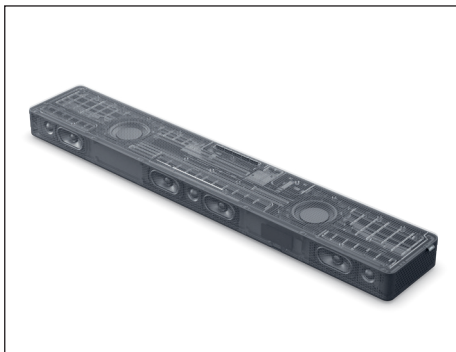

Loewe **klang bar3 mr**

Soundbar with integrated subwoofer

- Active 3.1 Dolby Atmos soundbar with integrated twin-drive subwoofer
- 360 watts total music power and 9 active drivers
- Dolby Atmos, DTS:X and HDMI eARC support
- Expandable to discrete 5.1 home cinema via Loewe wireless digital audiolink
- Multiroom audio via DTS Play-Fi, Apple AirPlay, Google Cast, Spotify and Roon
- Integrated 5.1 home cinema AV receiver with cinch out for external active speakers
- Fits perfect to TV sets 43 inch or bigger

Data sheet
 Loewe **klang bar3 mr**
 December 2024

LOEWE.
 Home of Excellence.

www.loewe.tv

Loewe **klang bar3 mr**

Active soundbar with integrated subwoofer

Powerful cinema sound.

This active 3.1 soundbar with seven front-firing speakers and a built-in twin-drive subwoofer delivers a total music output of 360 watts for a room-filling and natural sound experience - including support of Dolby Atmos, Dolby Atmos Music, DTS:X as well as multiroom via DTS Play-Fi, Apple AirPlay and Google Cast, or via Loewe wireless digital audiolink (second generation) and AV Receiver pre-amp cinch out connections.

Expandable system.

The soundbar can be expanded with additional Loewe klang mr speakers. Within seconds, klang mr1, klang mr3 or klang mr5 can be added wirelessly to an existing setup, whether for multi-channel home cinema, multi-room audio or even both at the same time. At the same time, the system is compatible in all directions thanks to open standards. Whether third-party speakers, Loewe klang 5 or klang 9, or even the former Loewe Individual Sound System with active subwoofers and electrostatic speakers - almost anything can be connected.