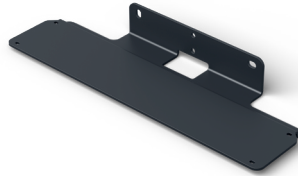

For more details visit: <https://roon.app>

Loewe **klang bar5 mr & klang sub5**

Active soundbar and subwoofer set

Setup solutions

Loewe floor stand flex

Floor stand for bild v, bild i, bild c and We. SEE in combination with klang bar5 mr and klang bar3 mr
W x H x D = 54,0 x 73,5 x 54,0 cm
Weight = 23,5 kg

manually rotatable (+/-45°), concealed cable guide, with equipment board for accessories and adapter for sound bar

Colour

 basalt grey

Model

floor stand flex

Article

60800

Loewe wall mount klang bar

Wall mount for mounting the Loewe klang bar5 mr or Loewe klang bar3 mr

W x H x D = 40 x 5 x 13,2 cm
Weight = 1,2 kg

 black

wall mount klang bar

60810

Loewe spacer table stand v

Spacer between TV and table stand