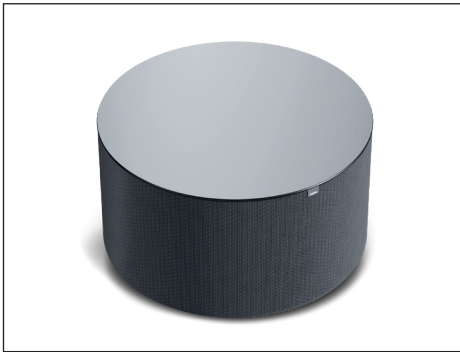

Data sheet
 Loewe **klang bar5 mr & klang sub5**
 December 2024

LOEWE.
 Home of Excellence.

www.loewe.tv

Loewe **klang bar5 mr & klang sub5**

Active soundbar and subwoofer set

Dolby Atmos soundbar.

With a total music output of 440 watts crystal-clear, powerful 3D Dolby Atmos sound is guaranteed. Dolby Atmos, Dolby Atmos Music and DTS:X ensure an immersive movie experience.

The subwoofer: invisible power.

The round and pleasing 360° design allows to place the wireless subwoofer almost anywhere. Its powerful and controlled low-frequency sound spreads evenly and non-localisable throughout the room – without disturbing the neighbours with structure-borne noise: Thanks to the clever design with a precisely balanced, mirrored construction in hexagonal arrangement, it always remains outwardly vibration-free at peace in itself.

Elegance and perfection in every detail.

A lacquered stainless steel plate covers the top of the subwoofer and simultaneously dampens any interfering stimulus through its sheer mass. The special two-yarn woven and robust acoustic fabric creates a vivid visual plasticity. The power connection and level control are unobtrusive located on the bottom and rear panels. The Loewe system colour basalt grey and the typical Loewe signature flag round off the harmonious 360° design.

Colour

 basalt grey

Model

klang bar5 mr

Article

60601

Loewe klang bar5 mr & klang sub5

Active soundbar and subwoofer set