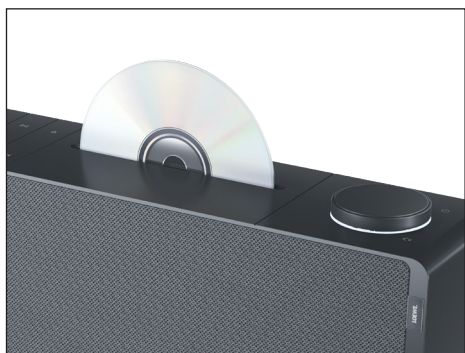

Integrated CD player.

The additional CD slot of the model Loewe klang s3 provides even more music enjoyment.

Colour

■ basalt grey   ■ light grey

Model

klang s3

klang s1

Article

60608

60607