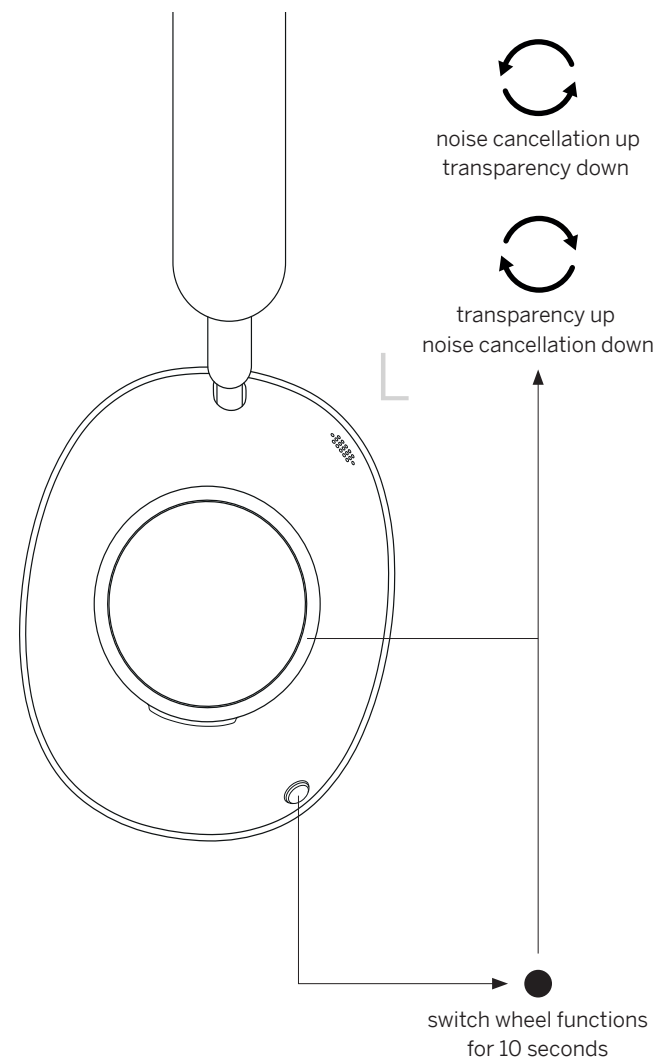

Loewe Technology GmbH
Customer Care Center
Industriestraße 11
96317 Kronach, Germany

Phone +49 9261 99-500
E-mail ccc@loewe.de

Edition 01
06/2025/PH

Audio navigation

Ambience mode

Call

All preset functions

| | | |
|---------------------------------|--|------------------------|
| R on | | hold 1 sec. |
| off | | hold 3 sec. |
| Bluetooth pairing | | 2x press & hold 1 sec. |
| volume up / down | | turn right wheel |
| play / pause | | press |
| voice assistant on / off | | hold 1 sec. |
| accept call / end call | | press |
| reject call | | 2x press |
| reset | | hold 15 sec. |
| L next track | | turn wheel forward |
| fast forward | | turn & hold forward |
| previous track | | turn wheel backward |
| rewind | | turn & hold backward |
| button lock/unlock | | press & hold 1 sec. |
| temporary transparency | | hold to activate |
| ambience mode | | turn left wheel |
| switch wheel functions | | press |
| mute / unmute microphone | | 2x press |