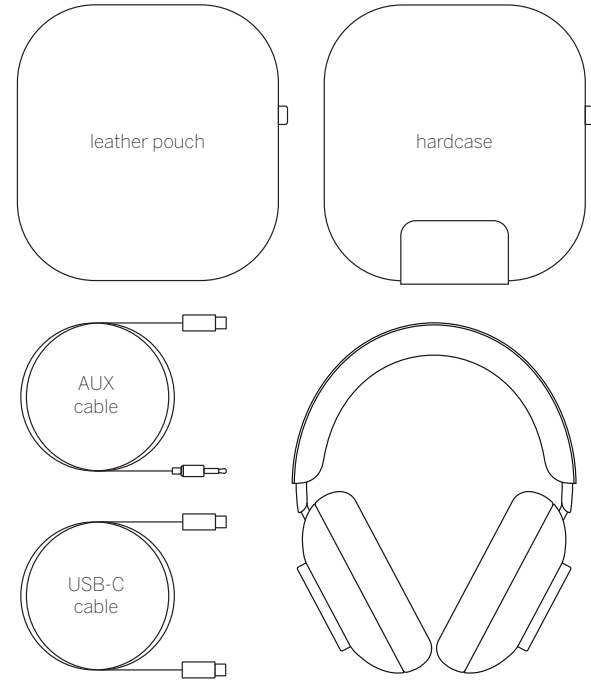

Loewe leo

Wireless ANC Headphones
Quick Start Guide

Start

adjust to head size

1s on | **3s** off

Connect

1s
Bluetooth pairing

Audio control

volume up

volume down

play / pause

1s

voice assistant on / off

Scope of delivery

leather pouch

hardcase

AUX cable

USB-C cable

LOEWE.

LOEWE.

LOEWE.

Start your setup journey

Download & discover Loewe Leo

designed and
engineered by
Loewe