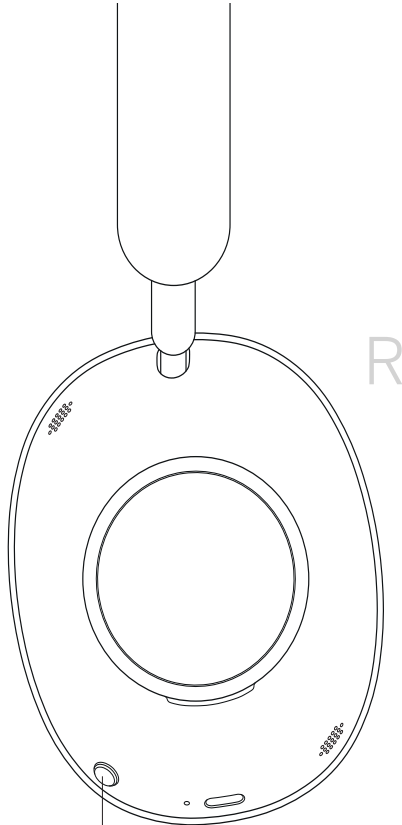

Loewe leo

Wireless ANC Headphones
Quick Start Guide

Start

adjust to head size

1s on | **3s** off

Connect

1s
Bluetooth pairing

Audio control