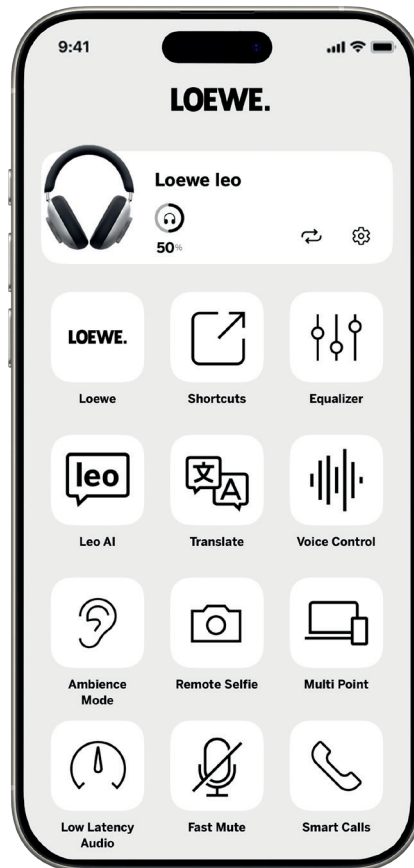

Loewe leo in horizon bronze.

Setup and app

Start your setup journey

Download & discover the Loewe leo app

Loewe leo app for iOS and Android with app store

Loewe **leo**

Wireless ANC headphones

Loewe leo app

App Store

Download more apps, functions and features.

Loewe

Visit the Loewe website.

Shortcuts

Set most-used commands for instant control.

Equalizer

Fine-tune the sound with custom EQ.

Leo Assistant²

Activate the assistant and ask him anything.

Voice Control

Manage the headphones with voice control.

Ambience Mode

Switch between ANC and Transparency mode.

Spatial Audio

Immersive 3D soundscape or classic stereo.