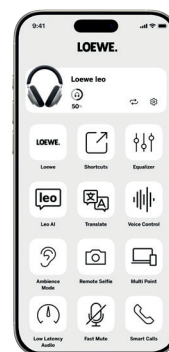

Loewe leo in horizon bronze.

Setup and app

Start your setup journey

Download & discover the Loewe leo app

Loewe leo app for iOS and Android with app store

Loewe **leo**

Wireless ANC headphones

Loewe leo app

App Store

Download more apps, functions and features.

Loewe

Visit the Loewe website.

Shortcuts

Set most-used commands for instant control.

Equalizer

Fine-tune the sound with custom EQ.

Leo Assistant²

Activate the assistant and ask him anything.

Voice Control

Manage the headphones with voice control.

Ambience Mode

Switch between ANC and Transparency mode.

Spatial Audio

Immersive 3D soundscape or classic stereo.