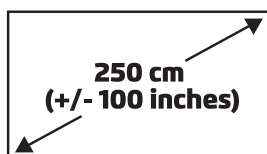

LPJ-280WH

High resolution LCD projector

Home cinema