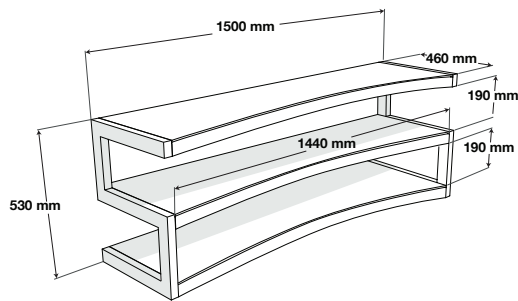

# ESSE CURVE

### DIMENSIONS

### DESCRIPTION

The ESSE range knows how to renew itself to remain a contemporary range of furniture. Thus, the ESSE Curve has been designed to underline the shape of the newest curved screen. With its elegant black finish, the ESSE Curve compiles all the qualities required for the installation of a complete home theater system. Its robust architecture can support any screen upto 60 inches, and the lower shelves can accommodate all your AV devices. This piece of furniture marries perfectly with the modern look of this new range of screen.

### USABLE DIMENSION

External dimensions (W x H x D) : 1500 x 529 x 460 mm  
Upper shelf (W x Dmin/Pmax) : 1440 x 400/460 mm  
Height between shelves : 189,5 mm