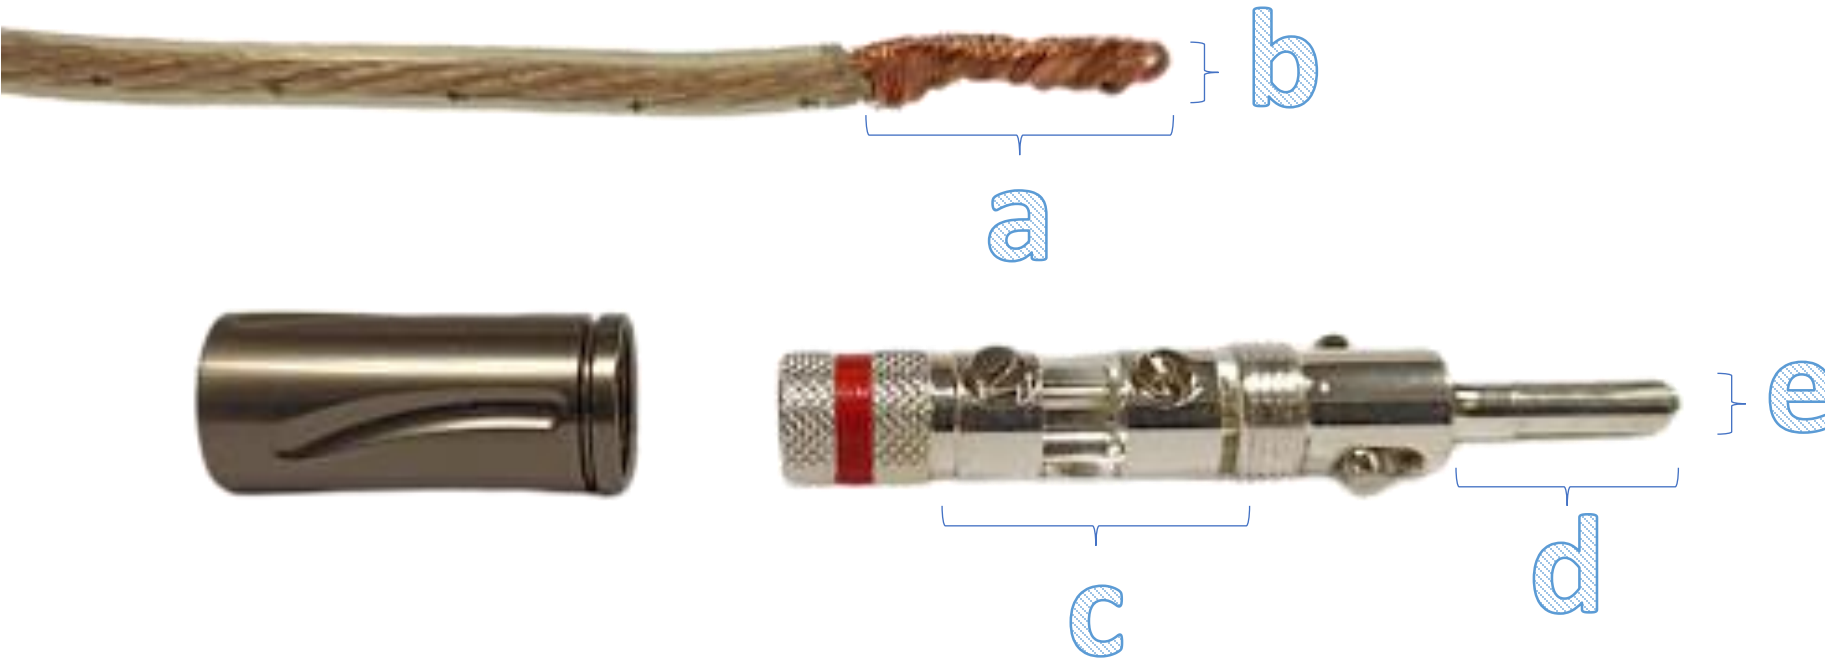

BANANA PLUGS BLS500

SKU : NORBLS500SR

Symbol	Dimension
a	20mm max
b	Ø 6mm max
c	20mm max
d	16mm
e	Ø 4mm

The BLS 500 are the best in banana plugs and have been designed and developed for the connection of high-end speakers. The perfect silver-plated copper contact is efficiently held in position by the Lock'In system. Using a banana plug is now as safe and reliable as using a screw clamp. Features: high performance banana plug - silver plated contact - Lock'in system for a safe and reliable contact - compatible with 6 mm² cables. Packaging: delivered in a plastic tube with a hook containing 4 plugs.