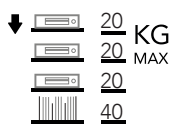

ESSE HIFI VINYL

Vinyl furniture

DIMENSIONS

MAXIMUM SIZE / WEIGHT

PRODUCT CODES

- 
Finish : Black
EAN : 3700795180662
SKU : NORESSHFVBKSN
- 
Finish : Black / Red
EAN : 3700795180679
SKU : NORESSHFVBSRD
- 
Finish : Black / Frosted
EAN : 3700795180686
SKU : NORESSHFVBSFD
- 
Finish : Black satin / Walnut
EAN : 3700795181003
SKU : NORESSHFVBKWN
- 
Finish : White satin / Light oak
EAN : 3700795181010
SKU : NORESSHFVWTK

DESIGN

Finishes : *Black - Black/Red - Black/Frosted - Walnut/Black - Light oak/Black*

MAXIMUM LOAD

Upper shelf : 20 kg
 Internal shelves : 20 kg
 Lower shelves : 40 kg

DIMENSIONS UTILES

External dimensions (W x H x D) : 570 x 860 x 400 mm
 Shelves (W x P) : 570 x 400 mm
 Height between the upper shelves : 140 mm
 Height between the intermediate shelves : 190 mm
 Height between the lower shelves : 330 mm
 Dimensions stuck-vinyl (L x H) : 200 x 175 mm
 Maximum number vinyls : 90