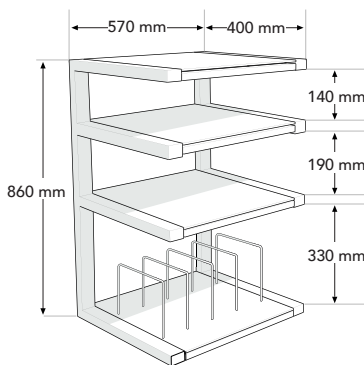

DIMENSIONS

MAXIMUM SIZE / WEIGHT

PRODUCT CODES

- **Finish :** Black
  EAN : 3700795180662
  SKU : NORESSHFVBKSN
- **Finish :** Black / Red
  EAN : 3700795180679
  SKU : NORESSHFVBSRD
- **Finish :** Black / Frosted
  EAN : 3700795180686
  SKU : NORESSHFVBSFD
- **Finish :** Black satin / Walnut
  EAN : 3700795181003
  SKU : NORESSHFVBKWN
- **Finish :** White satin / Light oak
  EAN : 3700795181010
  SKU : NORESSHFVWTK

DESCRIPTION

The NorStone Esse Hi-Fi Vinyl is a variation on the famous NorStone Esse HiFi unit, enhanced with specific storage for your vinyl records.

Compact and attractive, it includes three shelves for your Hi-Fi system and a lower shelf dedicated to vinyl records.

Thanks to its airy shelving, this unit brings visual clarity to your installation while optimising the organisation of your audio equipment.

The glass or wooden shelves are supported by an epoxy steel structure, guaranteeing extra stability and strength.

With a load capacity of 40 kg for the top shelf and 20 kg for the middle shelves, this piece of furniture can accommodate a vinyl turntable, amplifier and other electronic equipment without any problem.