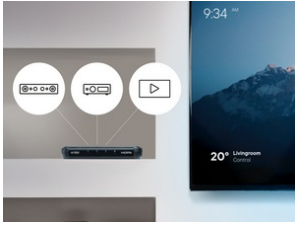

ONE[®]
FOR ALL

SV1632 HDMI switch

Smart

3 to 1

1080P
FULLHD

Full HD compatible

4K
ULTRA HD

HDMI

Connect up to 3 devices to 1 single HDMI port on your television without any compromise.

This HDMI switch is True 4K Compatible with RGB 4:4:4 full colour depth. Our latest Smart HDMI switcher switches inputs automatically but you can always use the included remote control if you prefer.

Consumer benefits

3 Devices to 1 HDMI TV Input

Automatic switch

Smart HDMI 2.0 Switch

Logistical information

Version Number	SV1632-000-0001
Model name	SV1632
Product Dimensions CM (LxWxH)	13x7.6x2.1
Packaging Dimensions CM (LxWxH)	8.5x3.8x16.7
Packed Product Weight Gross (KG)	0.13
EAN Packaging	8716184075520
Quantity Inner	6
Inner Dimensions CM (LxWxH)	18.2x12.8x18.4
Inner Weight Gross (KG)	1.15
EAN Inner	8716184075537
Quantity Master	24
Master Dimensions CM (LxWxH)	38.3x27.5x20.6
Master Weight Gross (KG)	10.2
EAN Master	8716184075544

Specifications

Features

- Full HD video support: up to 4K Ultra HD (4K2K@60 Hz), RGB 4:4:4,
- 3D video support
- Smart Switch Technology

HDMI device support

- Set Top Box Satellite
- Set Top Box Cable
- Set Top Box Terrestrial
- Blu-Ray
- DVD
- Game Console
- Digital Camera
- Camcorders
- Smartphones