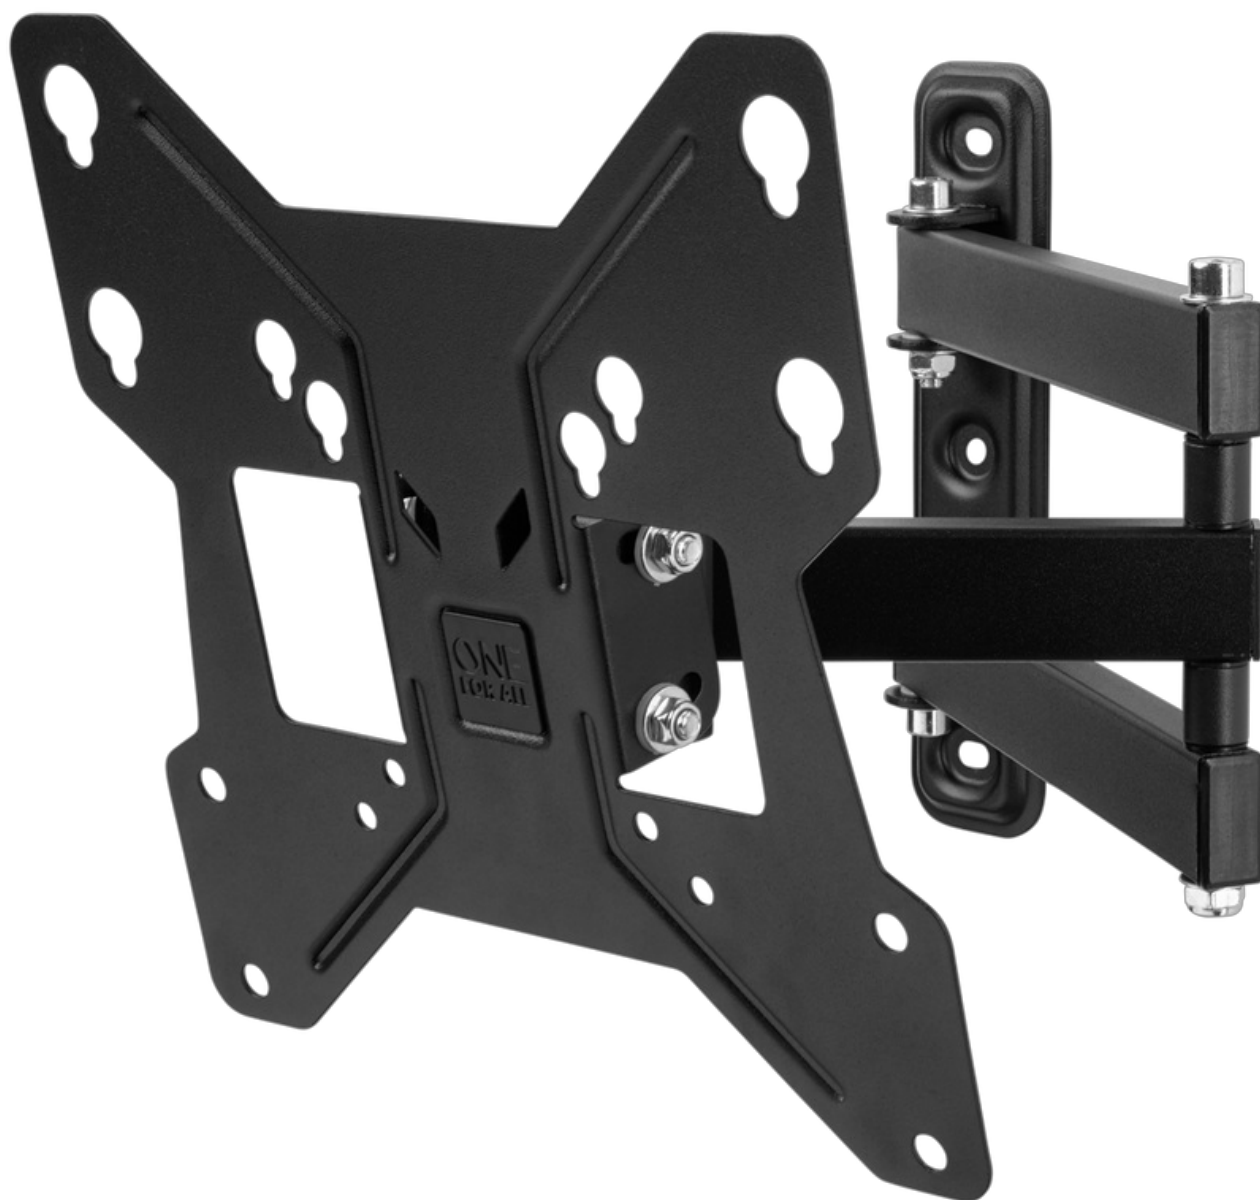

ONE[®]
FOR ALL

WM2251 Universal TV wall mount

Smart

180°
TURN

13 - 43"
33 - 109 cm

TV size

Wall distance

Max. weight

Max. 200 x 200

Variable turn and tilt adjustment for
optimized viewing angle positioning

Suitable for TV screens from 13 to 43" and compatible with
VESA sizes from 75x75 to 200x200

Consumer benefits

Easy installation with app

Specifications

Specifications

- Function: Turn
- Forward tilt (°): 15
- Backward tilt (°): -15
- Total Tilt (°): 30
- Turn (°): 180
- Max weight (kg): 30
- Max weight (pounds): 66.15
- Min size (inch): 13
- Min size (cm): 33
- Max size (inch): 43
- Max size (cm): 109
- Wall distance D min (mm): 49
- Wall distance D max (mm): 393

Compatibility

- VESA compatible
- Vesa sizes: 75x75, 100x100, 200x100, 200x200
- Max mounting W (mm): 200
- Max mounting H (mm): 200

Features

- Cable management
- Ideal for corners
- Can be secured by screw