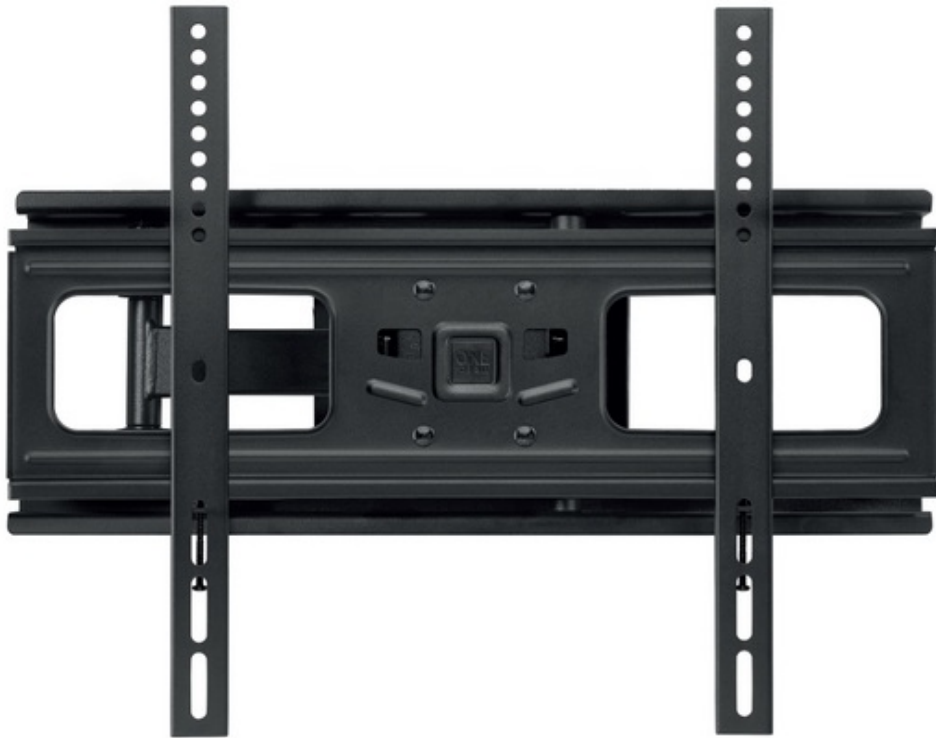

ONE[®]
FOR ALL

WM2453 Universal TV wall mount

Smart

180°
TURN

TV size

Wall distance

Max. weight

Max. 400 x 400

Variable turn and tilt adjustment for
optimized viewing angle positioning

Suitable for TV screens from 13 to 65" and compatible with
VESA sizes from 100x100 to 400x400

Consumer benefits

Easy installation with app

Specifications

Specifications

- Function: Turn
- Forward tilt (°): 20
- Backward tilt (°): -10
- Total Tilt (°): 30
- Turn (°): 180
- Max weight (kg): 50
- Max weight (pounds): 110.25
- Min size (inch): 13
- Min size (cm): 33
- Max size (inch): 65
- Max size (cm): 165
- Wall distance D min (mm): 60
- Wall distance D max (mm): 473

Compatibility

- VESA compatible
- Universal Adjustable
- Vesa sizes: 100x100, 100x200, 200x100, 200x200, 300x200, 300x300, 400x200, 400x300, 400x400, Universally Adjustable
- Max mounting W (mm): 400
- Max mounting H (mm): 400