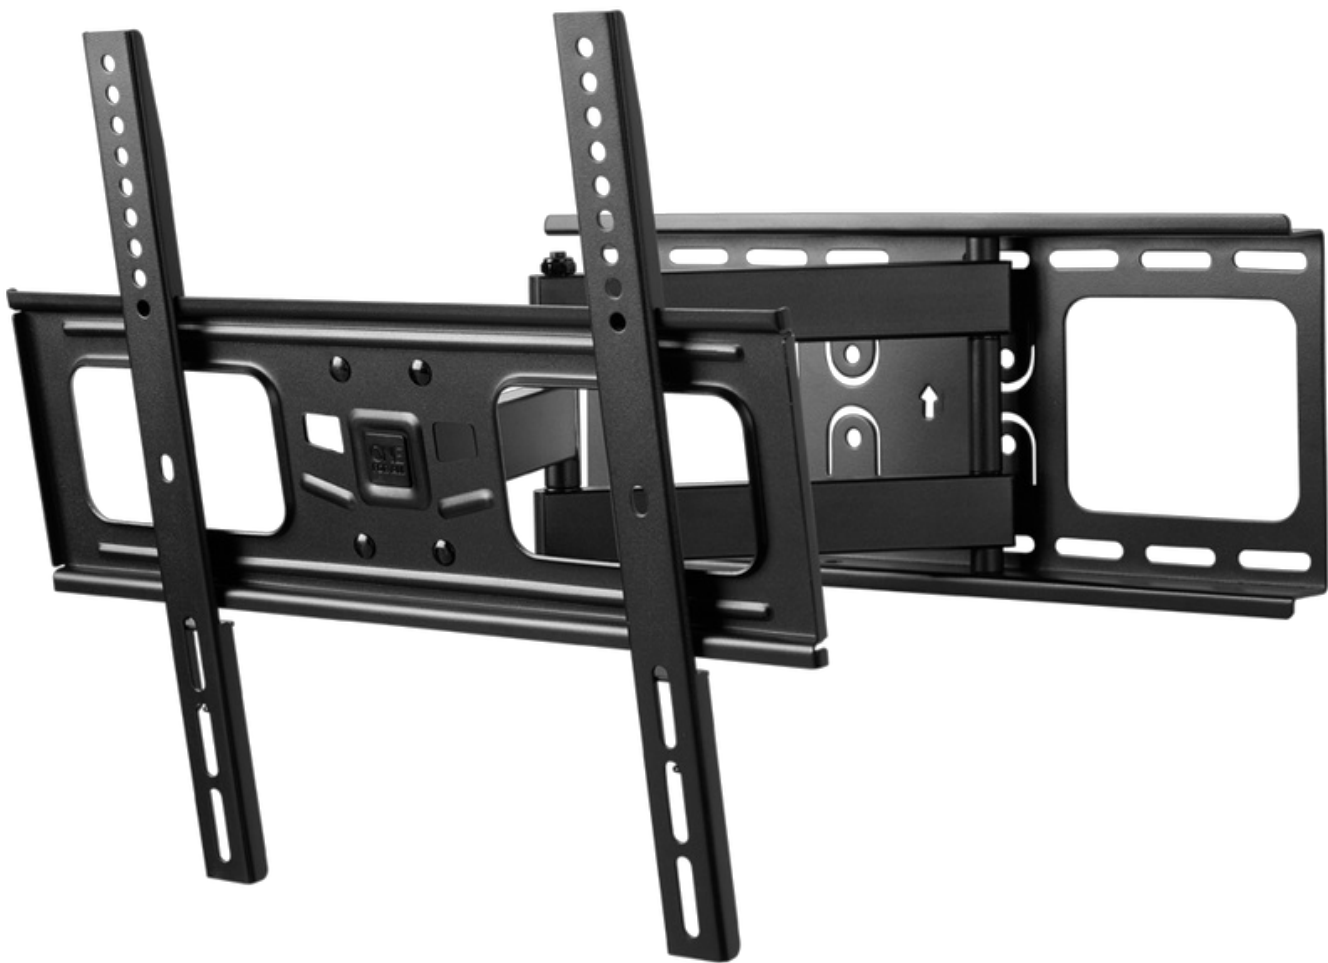

ONE[®]
FOR ALL

WM4452 Universal TV wall mount

Solid

180°
TURN

32 - 65"
81 - 165 cm

TV size

Wall distance

Max. weight

Max. 400 x 400

Sturdy design that ensures optimal support of your TV

Combining high-grade materials, built-in setup tools and robust design, makes the Solid Wall mounts a valuable accessory, for those looking for a hassle-free installation yet extra strong support for their TVs.