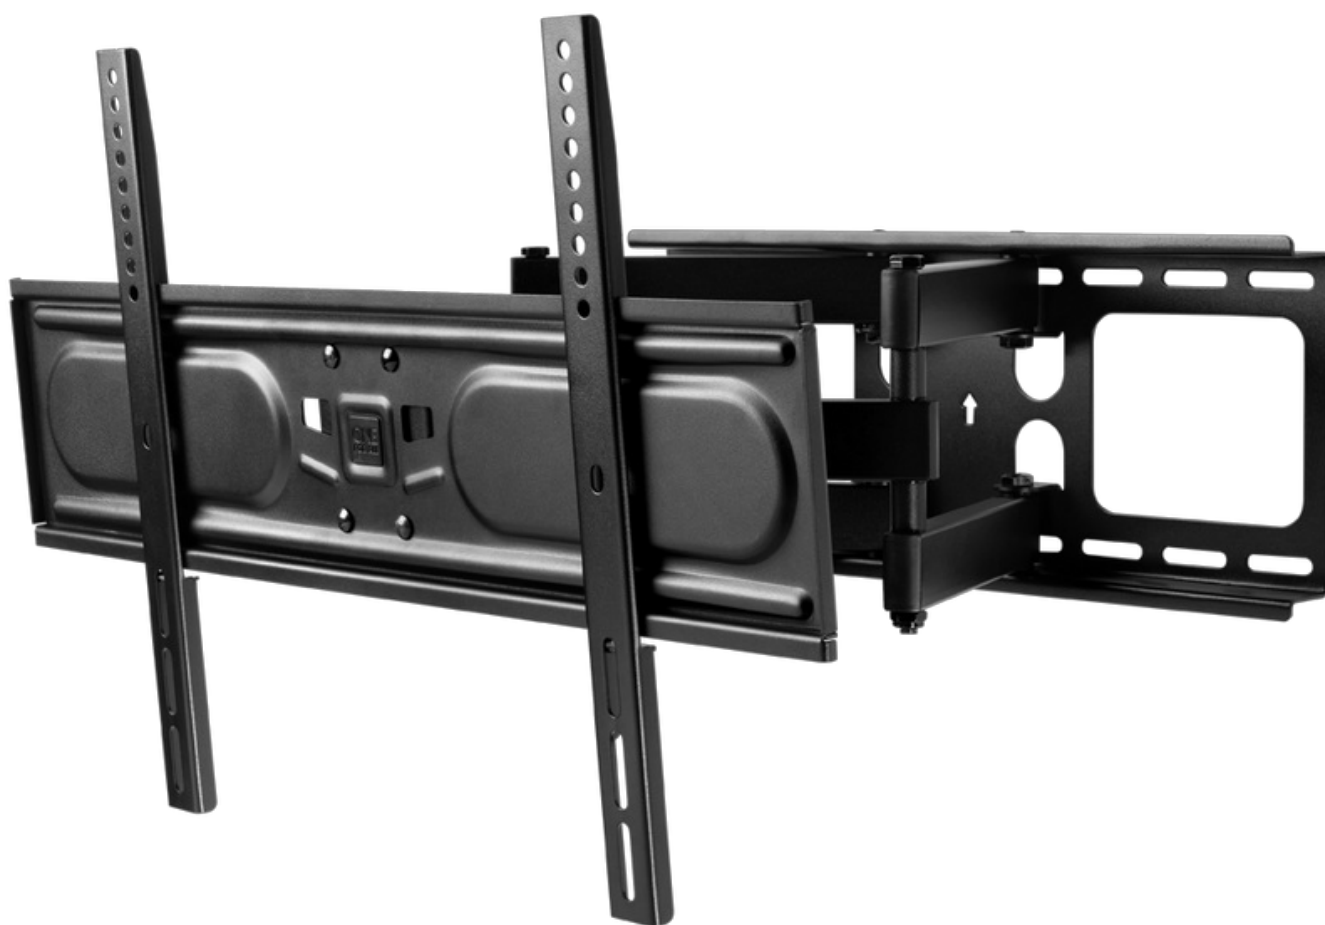

**ONE**<sup>®</sup>  
**FOR ALL**

WM4661 Universal TV wall mount

# Solid

**120°**  
**TURN**

32 - 90"  
81 - 229 cm

TV size

Wall distance

Max. weight

Max. weight

Max. 600 x 400

Combining high-grade materials, built-in setup tools and robust design, makes the Solid Wall mounts a valuable accessory, for those looking for a hassle-free installation yet extra strong support for their TVs.

### Compatibility

- VESA compatible
- Universal Adjustable
- Vesa sizes: 200x200, 300x200, 300x300, 400x300, 400x400, 600x400
- Max mounting W (mm): 600
- Max mounting H (mm): 400