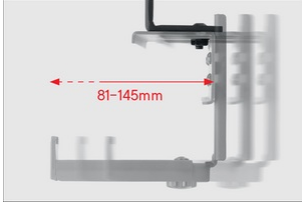

Add a modern look to your décor

Universal mounting solution