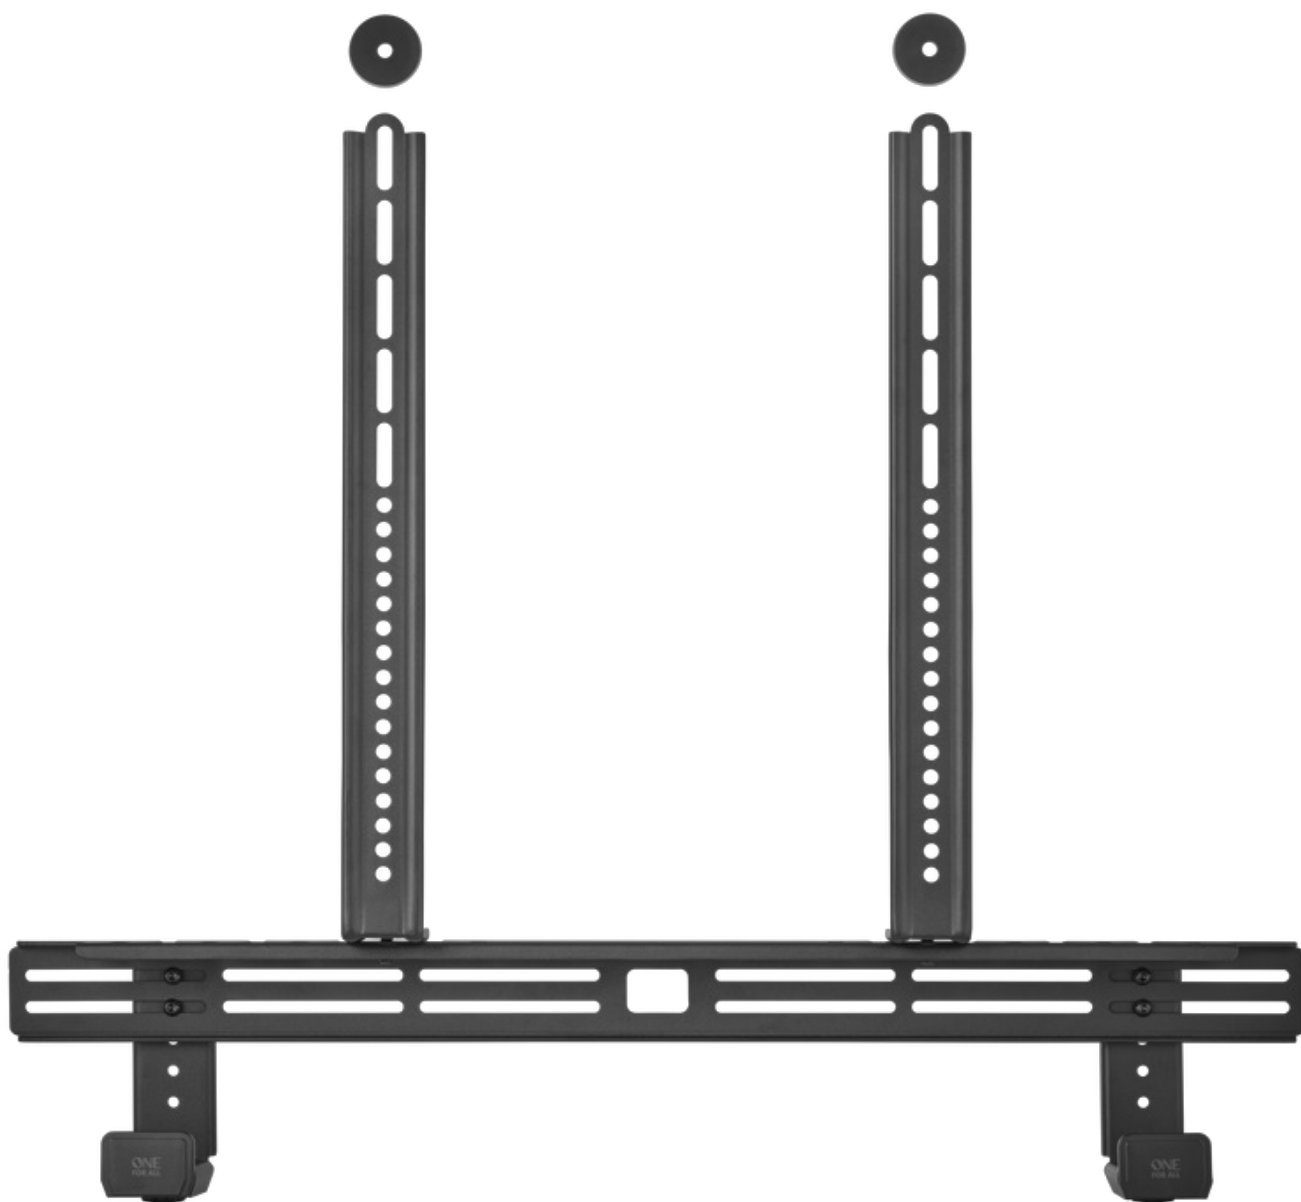

ONE[®]
FOR ALL

WM5360 Universal accessory

Soundbar holder flush

Can mount any soundbar

Mount your soundbar to OLED/QLED/LED TV for optimized experience

Consumer benefits

Add a modern look to your décor

Universal mounting solution

Mount your soundbar flush with your TV

Logistical information

Version Number	WM5360-000-0001
Model name	WM5360
Product Dimensions CM (LxWxH)	75.7x17.4x59.6
Product Dimensions INCH (LxWxH)	29.80x6.85x23.46
Packaging Dimensions CM (LxWxH)	75.5x13x7.2
Packaging Dimensions INCH (LxWxH)	29.72x5.12x2.83
Packed Product Weight Gross (KG)	3.75
Packed Product Weight Gross (pounds)	8.27
EAN Packaging	8716184076459
Inner Dimensions CM (LxWxH)	n/a
Quantity Master	3
Master Dimensions CM (LxWxH)	77x15x23.5
Master Weight Gross (KG)	11.75
Master Weight Gross (pounds)	25.91
EAN Master	8716184076473

Specifications

Specifications

- Function: Turn
- Max weight (kg): 8
- Max weight (pounds): 17.64
- UL certified max weight (kg): 8
- UL certified max weight (pounds): 17.64