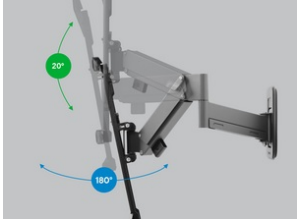

Wall distance

88 lbs
max 40 kg

Max. weight

VESA

Max. 400 x 400

Supports
Curved TV

Supports
OLED TV

Experience the strength of Dynamic

Have the comfort of adjusting your TV in all dimensions. Retract, tilt, swivel and adjust the height of your TV while maintaining a clean and modern look in your room.

Consumer benefits

Height adjustable

Specifications

Specifications

- Function: Turn
- Forward tilt (°): 10
- Backward tilt (°): -10
- Total Tilt (°): 20
- Turn (°): 180
- Max weight (kg): 40
- Max weight (pounds): 88.2
- UL certified max weight (kg): 30
- UL certified max weight (pounds): 66.15
- Min size (inch): 32
- Min size (cm): 81
- Max size (inch): 77
- Max size (cm): 196
- Wall distance D min (mm): 55
- Wall distance D max (mm): 600

Compatibility

- VESA compatible
- Vesa sizes: 200x100, 200x200, 300x200, 300x300, 400x200, 400x300, 400x400
- Max mounting W (mm): 400
- Max mounting H (mm): 400

Features

- Smart leveling system
- Soft touch rubber
- Zero position tilt lock
- Adjustable tilt lock
- Cable management
- Spirit level
- Ideal for corners
- Fischer plugs