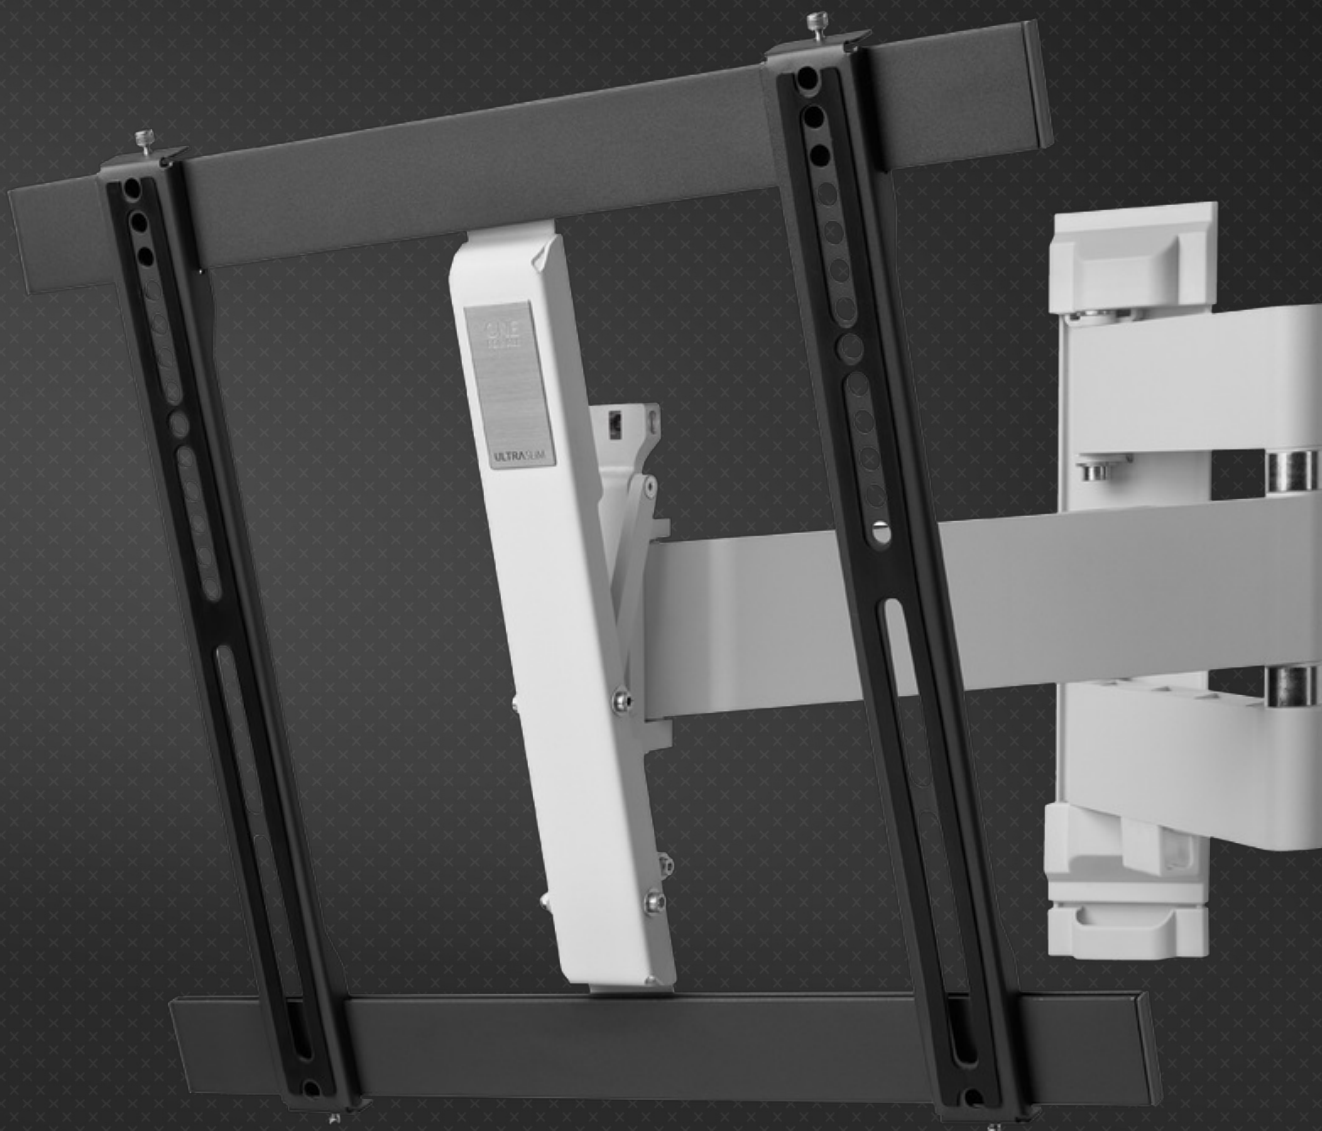

**ONE**<sup>®</sup>  
**FOR ALL**

WM6452 Universal TV wall mount

# Ultra Slim

**180°**  
**TURN**

32 - 65"  
81 - 165 cm

TV size

Wall distance

Max. weight

Max. 400 x 400

**Enjoy your new viewing experience**

## Consumer benefits

Extreme Wall distance

Unobtrusive design

Cable management

Ideal for corners & adjoining rooms

Anti-scratch padding

### Compatibility

- VESA compatible
- Universal Adjustable
- Vesa sizes: 100x100, 200x100, 200x200, 300x200, 300x300, 400x200, 400x300, 400x400, Universally Adjustable
- Max mounting W (mm): 400
- Max mounting H (mm): 400