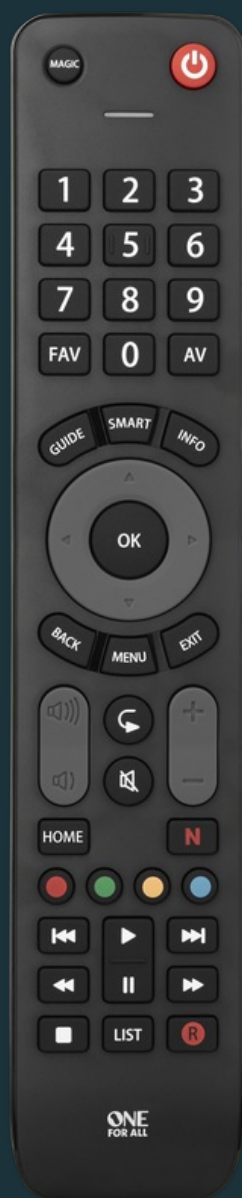

ONE[®]
FOR ALL

URC7115 Universal remote control

Evolve TV

TV
CONTROL

Television

Ideal replacement for your TV remote

This modern remote offers easy control of your Smart Television and all its functions as on your original remote!

Consumer benefits

Optimised for smart TVs

Ultra wide angle

100% Compatible

Logistical information

Version Number	R117115A01-00002
Model name	URC7115
Product Dimensions CM (LxWxH)	4.54x2.1x23.2
Product Dimensions INCH (LxWxH)	1.79x0.83x9.13
Packaging Dimensions CM (LxWxH)	13.5x3.5x30.5
Packaging Dimensions INCH (LxWxH)	5.31x1.38x12.01
Packed Product Weight Gross (KG)	0.257
Packed Product Weight Gross (pounds)	0.57
EAN Packaging	8716184065415
Quantity Inner	3
Inner Dimensions CM (LxWxH)	34.6x13.1x15.5
Inner Weight Gross (KG)	0.916
Inner Weight Gross (pounds)	2.02
EAN Inner	8716184065422
Quantity Master	24
Master Dimensions CM (LxWxH)	54.7x36.4x34.6
Master Weight Gross (KG)	8.183
Master Weight Gross (pounds)	18.04
EAN Master	8716184065439

Specifications

Hardware

- Remote Control Technology: IR
- Feedback LED
- Transport Keys
- Color Keys
- Number of Keys: 46
- Service upgradable
- Batteries: not included
- Battery Type Required: 2x AAA
- Battery Door Type: Slide