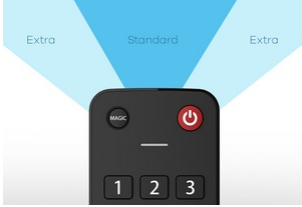

ONE[®]
FOR ALL

URC7115 Universal remote control

Evolve TV

TV
CONTROL

Television

Ideal replacement for your TV remote

This modern remote offers easy control of your Smart Television and all its functions as on your original remote!

Consumer benefits

Optimised for smart TVs

Ultra wide angle

100% Compatible

Logistical information

Version Number	R117115A01-00002
Model name	URC7115
Product Dimensions CM (LxWxH)	4.54x2.1x23.2
Product Dimensions INCH (LxWxH)	1.79x0.83x9.13
Packaging Dimensions CM (LxWxH)	13.5x3.5x30.5
Packaging Dimensions INCH (LxWxH)	5.31x1.38x12.01
Packed Product Weight Gross (KG)	0.257
Packed Product Weight Gross (pounds)	0.57
EAN Packaging	8716184065415
Quantity Inner	3
Inner Dimensions CM (LxWxH)	34.6x13.1x15.5
Inner Weight Gross (KG)	0.916
Inner Weight Gross (pounds)	2.02
EAN Inner	8716184065422
Quantity Master	24
Master Dimensions CM (LxWxH)	54.7x36.4x34.6
Master Weight Gross (KG)	8.183
Master Weight Gross (pounds)	18.04
EAN Master	8716184065439

Specifications

Hardware

- Remote Control Technology: IR
- Feedback LED
- Transport Keys
- Color Keys
- Number of Keys: 46
- Service upgradable
- Batteries: not included
- Battery Type Required: 2x AAA
- Battery Door Type: Slide