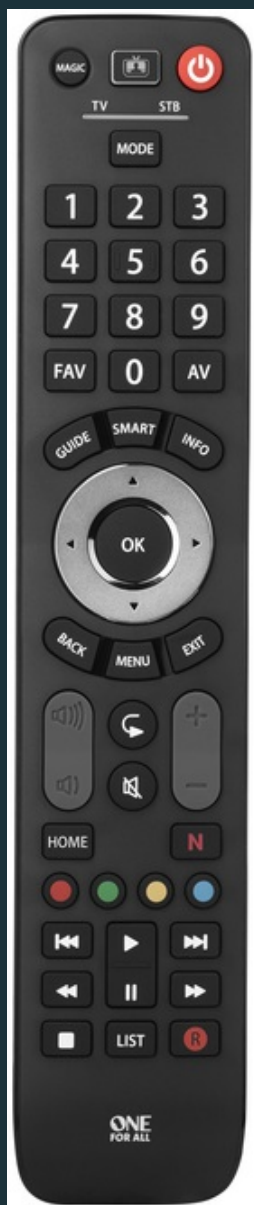

ONE[®]
FOR ALL

URC7125 Universal remote control

Evolve 2

2

DEVICES

Television

Sat

Combines 2 remotes into 1

Control your (Smart) TV and Set Top Box
(Cable/Satellite/DVB-T) with just 1 modern remote

Consumer benefits

Optimised for smart TVs

Smart activity

Ultra wide angle

Logistical information

Version Number	R117125A01-00003
Model name	URC7125
Product Dimensions CM (LxWxH)	4.54x2.1x23.2
Product Dimensions INCH (LxWxH)	1.79x0.83x9.13
Packaging Dimensions CM (LxWxH)	13.5x3.5x30.5
Packaging Dimensions INCH (LxWxH)	5.31x1.38x12.01
Packed Product Weight Gross (KG)	0.294
Packed Product Weight Gross (pounds)	0.65
EAN Packaging	8716184065446
Quantity Inner	3
Inner Dimensions CM (LxWxH)	34.6x13.1x15.5
Inner Weight Gross (KG)	1.027
Inner Weight Gross (pounds)	2.26
EAN Inner	8716184065453
Quantity Master	24
Master Dimensions CM (LxWxH)	54.7x36.4x34.6
Master Weight Gross (KG)	9.071
Master Weight Gross (pounds)	20.00
EAN Master	8716184065460

Specifications

Hardware

- Remote Control Technology: IR
- Device mode indicator
- AV Shift
- Transport Keys
- Color Keys
- Number of Keys: 48
- Service upgradable
- Batteries: not included
- Battery Type Required: 2x AAA
- Battery Door Type: Slide