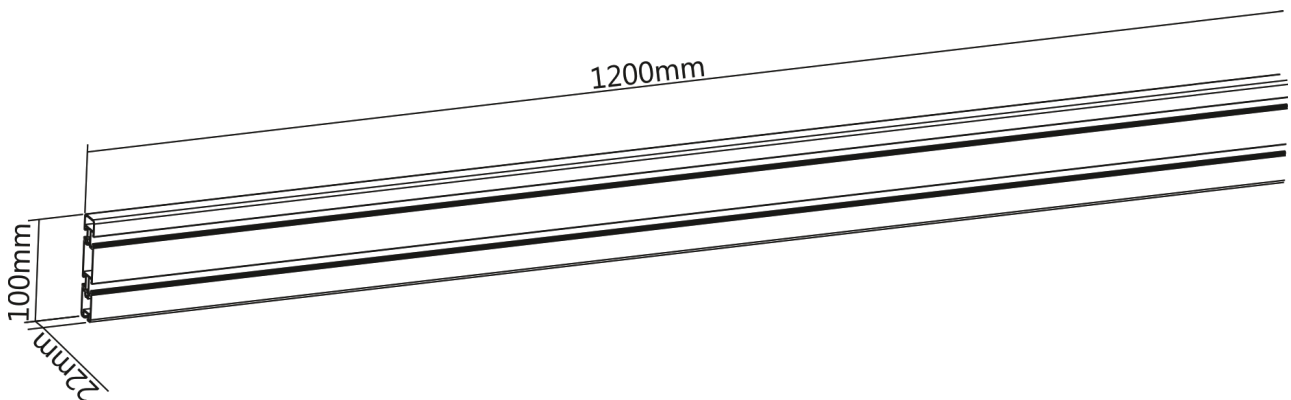

## INLINE® ALUMINUM SLATWALL PANEL FOR WALL MOUNTING, WHITE, 1.2M

The InLine Slatwall series creates intelligent space for setting up monitor holders and accessories such as trays for documents, pens and desk utensils. The system offers two mounting options for a wide range of installation requirements as a desk or wall mount.

The desk mount offers a dual-user option, meaning monitors and accessories can be configured for two opposing desks on different levels.

- InLine Slatwall Panel for wall mounting
- Material Aluminium
- Colour: white
- Length: 1.2m
- Requires additional mounting bracket for wall mounting, item 23180B