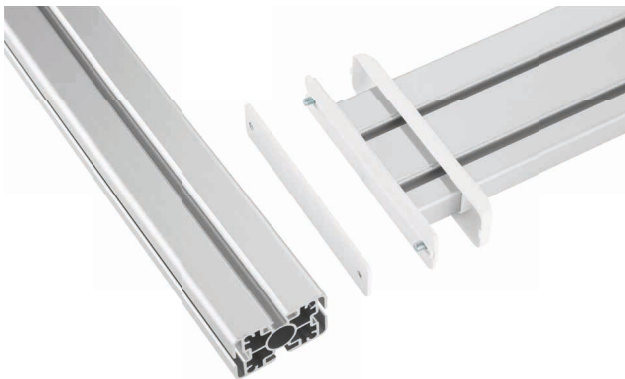

INLINE® SLATWALL PANEL ALUMINIUM, FOR TABLE MOUNTING, 1M

The InLine Slatwall series creates intelligent space for setting up monitor holders and accessories such as trays for documents, pens and desk utensils. The system offers two mounting options for a wide range of installation requirements as a desk or wall mount.

The desk mount offers a dual-user option, meaning monitors and accessories can be configured for two opposing desks on different levels.

- InLine Slatwall Panel Aluminium, for desk mount
- Material aluminium, plastic
- Colour: aluminium
- Length: 1m
- Requires additional mounting columns for desk mounting, item 23181B