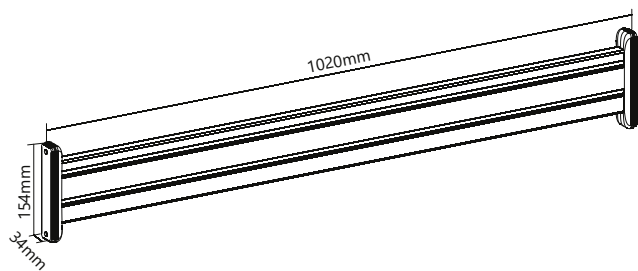

INLINE® SLATWALL PANEL ALUMINIUM, FOR TABLE MOUNTING, 1M

The InLine Slatwall series creates intelligent space for setting up monitor holders and accessories such as trays for documents, pens and desk utensils. The system offers two mounting options for a wide range of installation requirements as a desk or wall mount.

The desk mount offers a dual-user option, meaning monitors and accessories can be configured for two opposing desks on different levels.

- InLine Slatwall Panel Aluminium, for desk mount
- Material aluminium, plastic
- Colour: aluminium
- Length: 1m
- Requires additional mounting columns for desk mounting, item 23181B