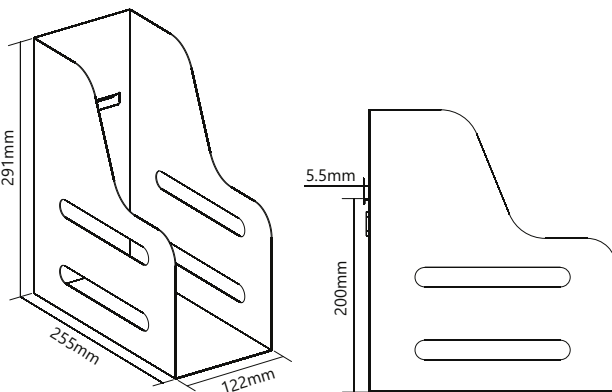

## INLINE® SLATWALL DOCUMENT FOLDER, WHITE

The InLine Slatwall series creates intelligent space for setting up monitor holders and accessories such as trays for documents, pens and desk utensils. The system offers two mounting options for a wide range of installation requirements as a desk or wall mount.

The desk mount offers a dual-user option, meaning monitors and accessories can be configured for two opposing desks on different levels.

- InLine Slatwall document folder
- Material: steel
- Colour: white
- Dimensions: approx. 29.1x26.1x12.2 cm, can be loaded up to 5 kg
- For mounting on InLine Slatwall Panel