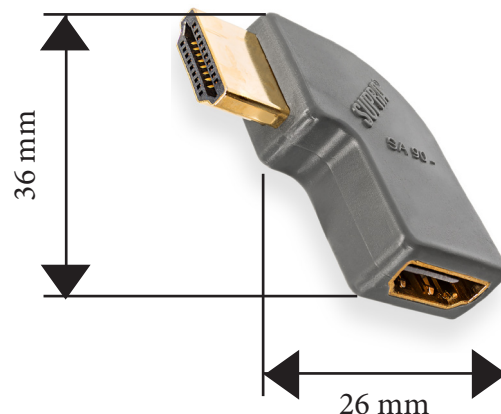

SUPRA ADAPTER HDMI ANGLED

HDMI-adapter left & right

Gauge: 0.09mm² / AWG 28

Rev. date: 2023-11-07

Customs tariff no: 8536901000

Country of origin: Taiwan

- 90° angled - freedom of installation
- Supports maximal resolution: 8K/HDR 7680×4320@60H
- Approved by HDMI's Accredited Testing Center
- Shallow depth - allows for TV mount close to wall

SA 90+

SA 90-

Supra SA90+ & SA90-

90° angled HDMI adapter developed for e.g. wall mounted TV-set where there is limited space and risk for cable damage.

Features and benefits

- 90° angled - freedom of installation
- Shallow depth - allows for TV mount close to wall
- 24K gold plating and 100% shielded - makes up for maximal signal integrity
- Support HDMI Ultra High Speed and Ethernet (2.1) - provides for latest transmission technology and functions

Standard:	HDMI 2.1, Ultra High speed HDR
Jacket:	PVC GA78
Colour:	Anthracite grey
Functions:	eARC, HDR, Ethernet channel
Max resolution:	8K @ 60 Hz
Bandwidth:	48 Gbit/s
Packing:	Blister 13x8x2cm

Can be used with both straight and angled HDMI cables.

Shell angled: *1) Accessory. Met-B fully shielded in Aluminum

Installation braid: *1) Accessory, incl angled Met-B shell set

PRODUCT	Qty	Part.no	EAN-13	E-no	Crt Weight
HDMI F-M SA90+ ADAPTER	1PC	1011001284	7330060202827	6243249	10 0,05
HDMI F-M SA90- ADAPTER	1PC	1011001292	7330060202834	6243248	10 0,05
INSTALL KIT MET-B/BRAID	1PC	1011001193	7330060202506	6221477	0,03