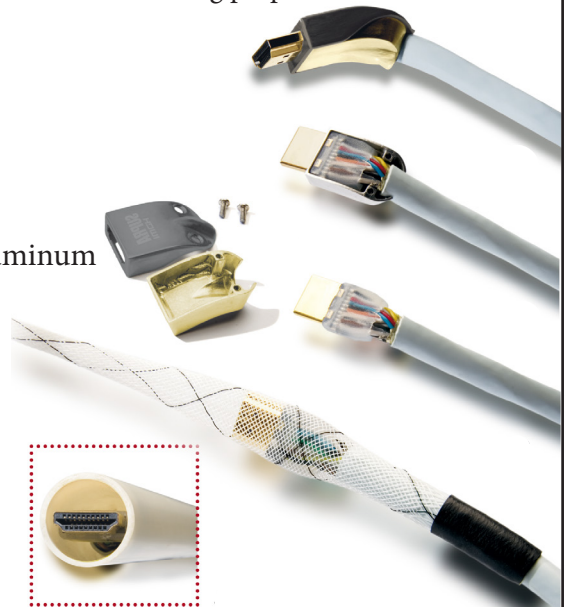

SUPRA HDMI-HDMI/H FRHF 1.4 HD

HDMI-cable High Speed HD, v1.4
with Ethernet

Rev.date: 2024-04-17

Customs tariff no: 8544429010

Country of origin: Sweden

- Inter-changeable shell, perfect for installation in conduits pipes (min.20mm)
- Supports HD resolution
- **Halogen free & flame retardant**
- The straight shell can be replaced with an 45-deg angled shell (accessory)

SUPRA HDMI-HDMI HD - High Speed with Ethernet & Audio return channel.

FRHF HDMI cables 16m to 30m is assembled with HD5/H cable. Approved for HDMI v1.4 HD 1080p resolution. HDMI UHD4/H is probably the best fire retardant HDMI cable on the market. It offers ultra high-speed HDMI with 100 Mbit/s ethernet, audio return channel and 8K resolution. It is objectively tested at HDMI's Accredited Test Center in the USA. The cable is FIRE RETARDANT & FLAME RETARDANT, it is slightly stiffer than the standard HDMI. The cable got a low friction jacket, perfect for installation in conduit pipes.

The patented detachable connector housing allows a straight or a angled shell, as well as being able to install the cable with connector part through a conduit pipe for concealed installation when the connector housing is removed. The plug itself is carefully soldered by qualified personnel, as well as cast in a strong plastic to withstand handling without the contact housing being assembled. It is possible to run the cable in a 20 mm conduit pipe or alternatively a 25 mm conduit hose. The housing is made of metal and after assembly it provides 100% shielding properties.

- Standard: HDMI 1.4, High speed
- Jacket: PE ECCOH 5943, round
- Diameter: 9.5mm
- Colour: Black
- Shell straight: Incl. Met-S fully shielded in Aluminum
- Shell angled: *1) Accessory. Met-B fully shielded in Aluminum
- Installaion braid: *1) Accessory, incl angled Met-B shell set
- Max resolution: 1920 x 1080p @ 30 Hz
- Bandwidth: 18 Gbit/s
- Features: ARC, Ethernet channel
- Packing 20-25m: PE-bag 25x25x5cm
- Packing 30m: PE-bag 25x25x6cm