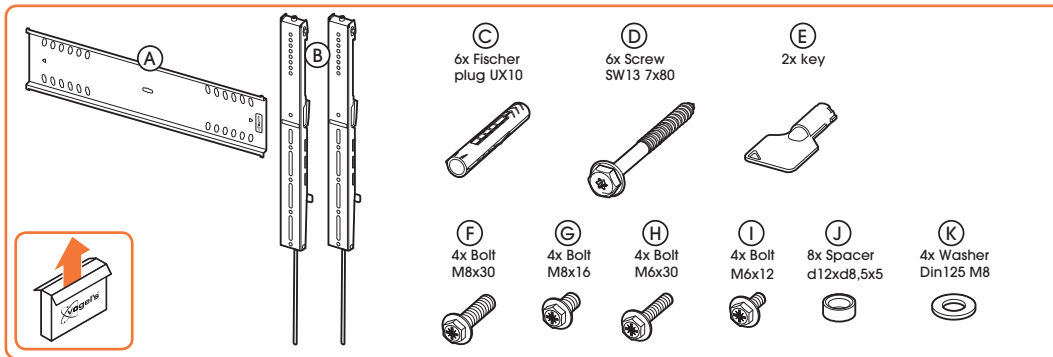

Designed and engineered in the Netherlands
More information on: www.vogels.com
VOGEL'S PRODUCTS BV, HONDSRUGLAAN 93, 5628 DB EINDHOVEN, THE NETHERLANDS