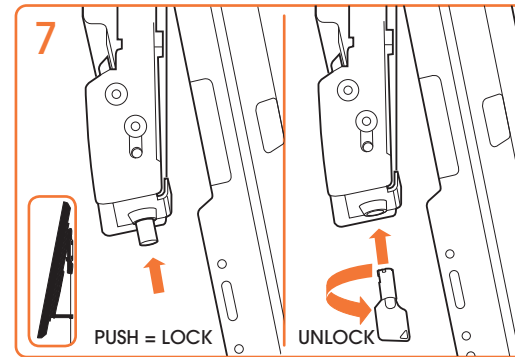

Designed and engineered in the Netherlands
More information on: www.vogels.com
VOGEL'S PRODUCTS BV, HONDSRUGLAAN 93, 5628 DB EINDHOVEN, THE NETHERLANDS