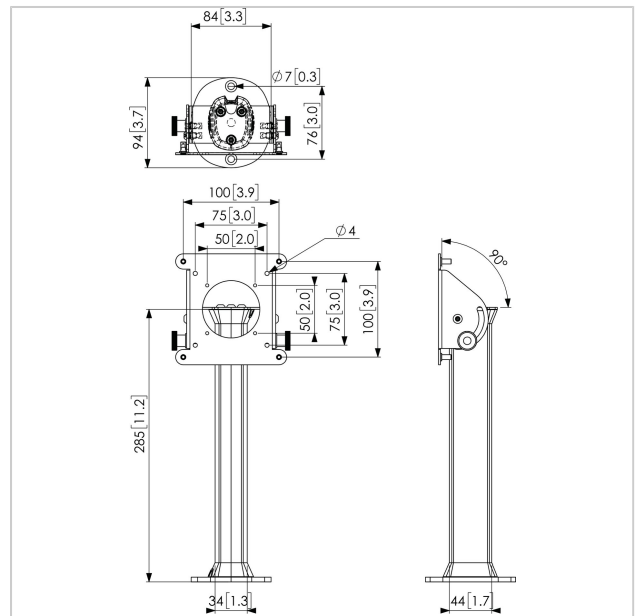

PTA 3102 Table stand

Article number (SKU) 7493120
 Colour Black

Key Benefits

- Stylish high-end design
- Cable management
- Theft prevention

PTA 3102 is a table stand designed to be used in combination with the Vogel's PTS secure tablet enclosures.

The PTS tablet enclosure is secured to the table stand with screws inside the tablet enclosure. The stand consists of a stylish aluminium pole with an integrated cable management system and a stable steel baseplate. The tilt angle is adjustable between 0-90 degrees.

PTA 3102 Table stand

www.vogels.com

VOGEL'S HOLDING BV 2019 (c) All rights reserved.
Subject to printing errors, technical and price amendments.
Date: 2019-05-17

Specifications

Product type number	PTA 3102
Article number (SKU)	7493120
Colour	Black
EAN single box	8712285334740
Height	260
TÜV certified	Yes
Tilt	Tilt up to 90°
Guarantee	5 years
Max. weight load (kg)	3
Max. height of interface (mm)	120
Max. width of interface (mm)	120
Max. distance to floor - center display (mm)	260
Max. screen size (inch)	26
Min. screen size (inch)	7
Universal or fixed hole pattern	Fixed