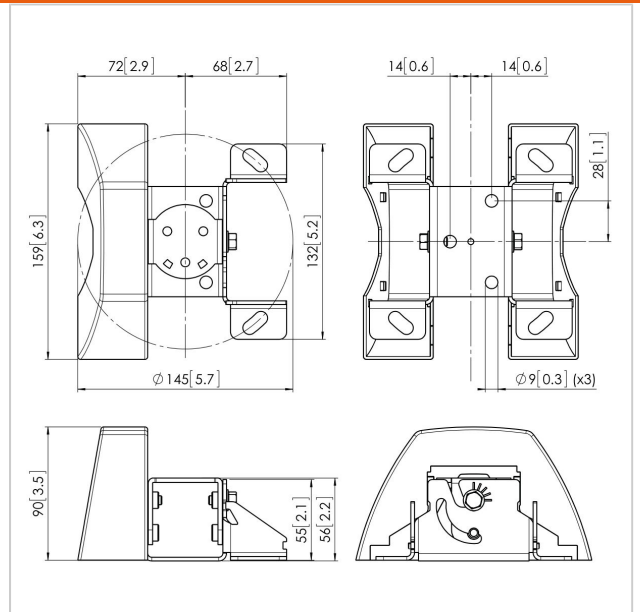

# PUC 1035 Ceiling plate tilt

Article number (SKU) 7210350  
 Colour Black

The PUC 1035 ceiling plate is part of the modular Connect-it system. This ceiling plate is suitable for flat and inclined ceilings up to 90°. You can use this ceiling plate to create a ceiling solution for projectors or small to medium-sized displays.

## PUC 1035 Ceiling plate tilt

[www.vogels.com](http://www.vogels.com)

VOGEL'S HOLDING BV 2019 (c) All rights reserved.  
Subject to printing errors, technical and price amendments.  
Date: 2019-05-09

## Specifications

Product type number	PUC 1035
Article number (SKU)	7210350
Colour	Black
EAN single box	8712285324109
Height	90
Length	159
Width	145
TÜV certified	Yes
Tilt	Tilt up to 90°
Guarantee	5 years
Max. weight load (kg)	30
Ceiling plate options	Flat / inclined 0-90°
Fischer inside	Yes
Height options	Fixed height