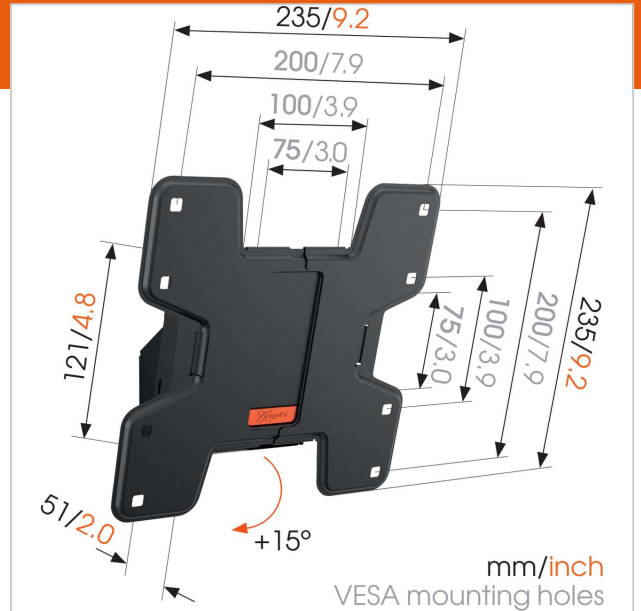

WALL 3115 Tilting TV Wall Mount

Article number (SKU)
Colour

8351110
Black

Key Benefits

- Also suited for wall-mounting your monitor
- Tilt (up to 15°) to avoid reflections
- Use the app and mark the first drilling hole easily!
- Simply Smart Value: Great comfort for an affordable price

TV bracket with tilting function for TVs up to 20 kg

The WALL 3115 tilting TV bracket has a maximum weight capacity of 20 kg. Almost any model of TV, from 19" to 43" (48-109 cm), can be mounted on the wall with the WALL 3115. The maximum tilt angle is 15° forwards.

The ideal mounting solution for small rooms

By mounting your TV a little higher on the wall and tilting it a few degrees, you maintain an optimal view. With no annoying reflections. A WALL TV bracket is the perfect solution for small rooms and bedrooms.

WALL 3115 Tilting TV Wall Mount

www.vogels.com

VOGEL'S HOLDING BV 2019 (c) All rights reserved.
Subject to printing errors, technical and price amendments.
Date: 2021-05-10

Specifications

Product type number	WALL 3115
Article number (SKU)	8351110
Colour	Black
EAN single box	8712285335280
Product size	S
TÜV certified	Yes
Tilt	Tilt up to 15°
Guarantee	Lifetime
Min. screen size (inch)	19
Max. screen size (inch)	43
Max. weight load (kg)	20
Max. bolt size	M8
Max. height of interface (mm)	235
Max. width of interface (mm)	235
Max. horizontal hole pattern (mm)	200
Max. vertical hole pattern (mm)	200
Min. distance to the wall (mm)	51
Universal or fixed hole pattern	Fixed
What's in the box	<ul style="list-style-type: none"> • Mounting instructions • TV Mount Guide app • TV mounting kit • Wall mount • Wall mounting kit