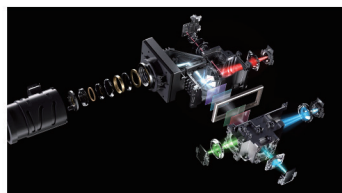

World's First 4K Long-Throw Home Projector with Dolby Vision

XGIMI's HORIZON Ultra projector combines a retro design aesthetic with powerful Dual Light technology, delivering an incredibly comfortable and unforgettable viewing experience.

Ultra-High Brightness, Ultra-High Color Accuracy

XGIMI's Dual Light technology achieves a comfortable natural spectrum, ultra-high brightness, and a huge color gamut with exceptional color accuracy for jaw-dropping and lifelike.

Upgraded ISA 3.0

Equipped with optical zoom, a variable aperture, and new capabilities for environmental light and wall color adaption, HORIZON Ultra features XGIMI's best home environment adaption technology to date. Enjoy a projector that fits your home.

Professional Game Projector

With outstanding 18ms latency and a blazing-fast 60Hz refresh rate, equipped with high-powered Harman Kardon audio, every frame is rendered with precision and clarity, allowing for complete immersion in any gaming world.

Non-Stop Entertainment

HORIZON Ultra boasts the latest Android TV™ 11.0 interface, opening up a world of entertainment for everything you love to watch, listen to, or play.

Product Specs