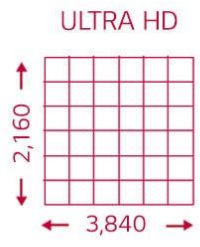

ULTRA HD Resolution

With a resolution that is 4 times higher than FHD, it makes the color and details of the contents more vivid and realistic. In addition, the wide viewing angle applied with an IPS panel, provides clear content with virtually no distortion.