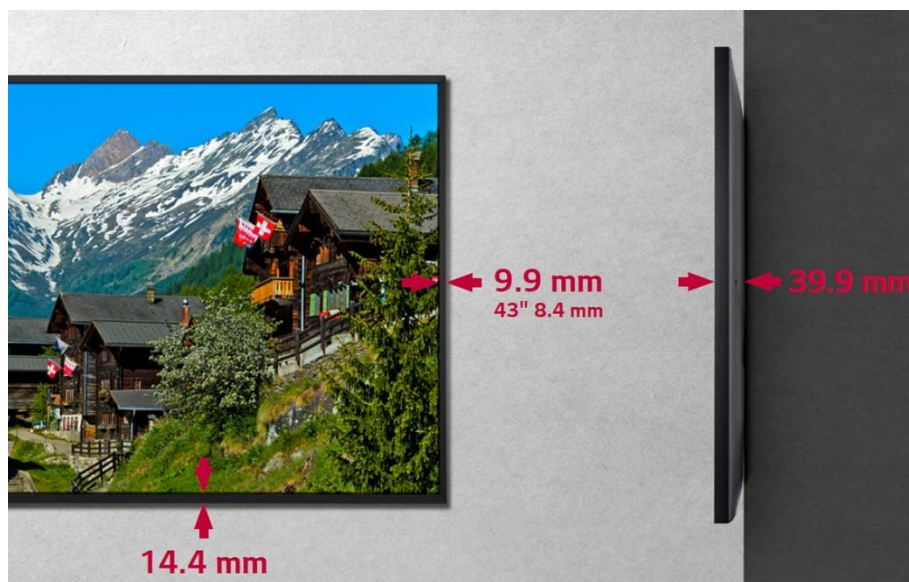

Narrow Bezel & Slim Depth

This series has a small bezel size and thickness, which saves space and enables easy installation. In addition, it provides an immersive experience and has a sophisticated design that improves the décor of the space where the product is installed.