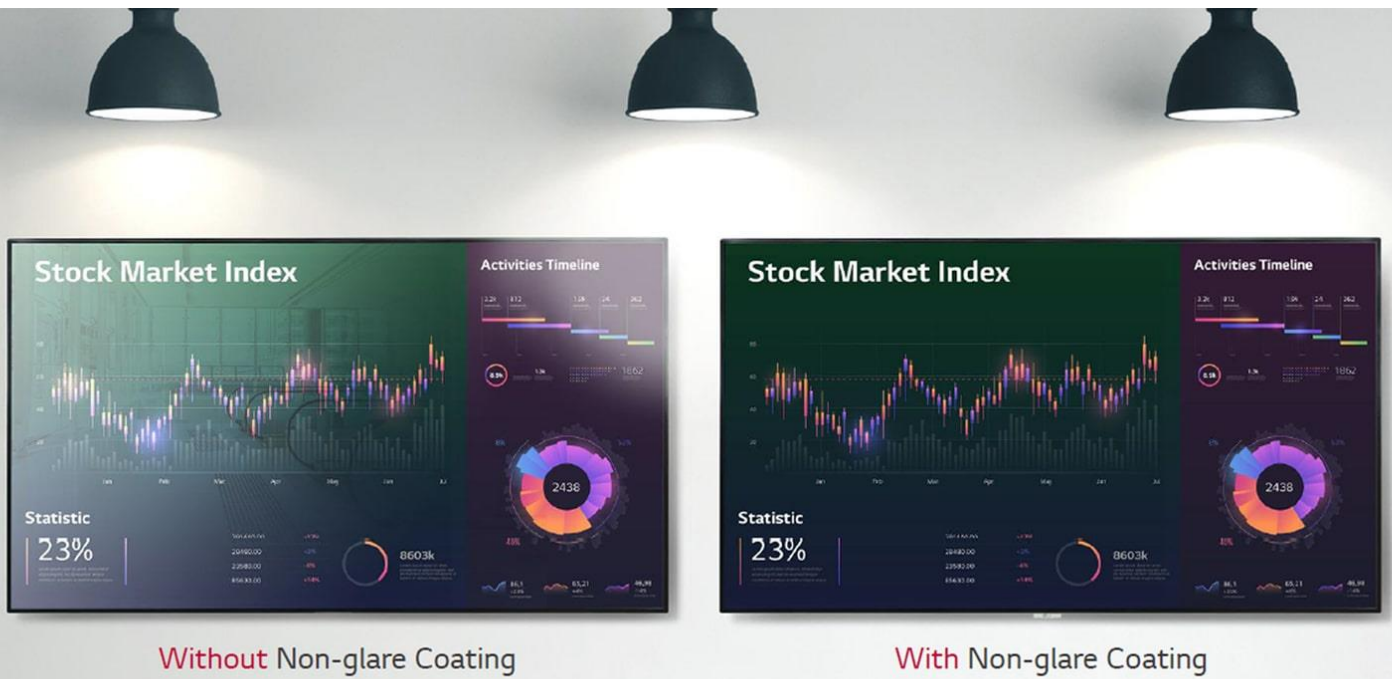

Clear View with Non-glare Coating

Viewers can be annoyed by unnecessary reflections when watching a screen under brightly lit conditions. The UH5F-H series has resolved such inconveniences by increasing the level of haze, which enhances visibility and text readability.

ULTRA HD Resolution

With a resolution that is 4 times higher than FHD, it makes the color and details of the contents more vivid and realistic. In addition, the wide viewing angle applied with an IPS panel, provides clear content with virtually no distortion.

Multiscreen Feature with PBP / PIP

PBP (Picture-By-Picture) features multiple screens in a single display with up to 4 input sources while PIP (Picture-In-Picture) supports playing both a main screen and a subscreen at the same time with various layouts. This gives great flexibility to allocate space for each content source.

Narrow Bezel & Slim Depth

This series has a small bezel size and thickness, which saves space and enables easy installation. In addition, it provides an immersive experience and has a sophisticated design that improves the décor of the space where the product is installed.