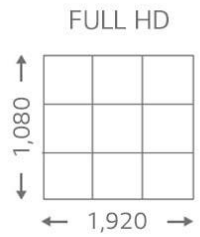

ULTRA HD Resolution

With a resolution that is 4 times higher than FHD, it makes the color and details of the contents more vivid and realistic. In addition, the wide viewing angle applied with an IPS panel, provides clear content with virtually no distortion.

Multiscreen Feature with PBP / PIP

PBP (Picture-By-Picture) features multiple screens in a single display with up to 4 input sources while PIP (Picture-In-Picture) supports playing both a main screen and a subscreen at the same time with various layouts. This gives great flexibility to allocate space for each content source.